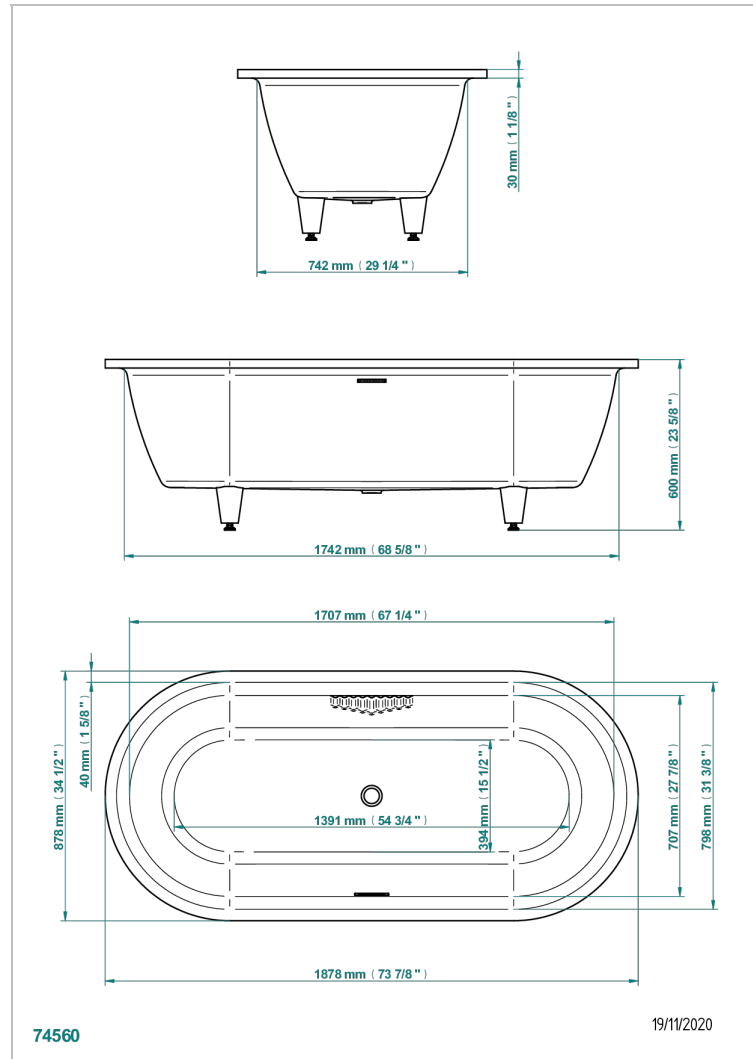

BUILT-IN BATHTUB

B10-B532

THG[®]
PARIS

Corvair built-in bathtub 188 x 88 x 60 cm , delivered with a chrome coverplate for overflow supplied without waste

CHARACTERISTIC

- Built-in bathtub
- Corvair built-in bathtub 188 x 88 x 60 cm , delivered with a chrome coverplate for overflow supplied without waste

RELATED SKU'S

- Ref. B12-K12A Whirlpool system with 12 aero jets
- Ref. B12-K12H Whirlpool system with 12 hydro jets
- Ref. B12-K12H12A Whirlpool system with 12 hydro jets and 12 aero jets
- Ref. G00-305/H Complete manual bath click waste
- Ref. B12-K102AB Chromato-lighting system on whirlpool bathtub
- Ref. B16-P100 Headrest 30 x 30 cm, white
- Ref. B16-P103 Headrest 13 x 26 cm, half cylindrical, white
- Ref. B16-P104 Polyurethane gel headrest 30 x 12 cm, h. 4 cm, white
- Ref. B16-P105 Polyurethane gel headrest 38.5 x 21 cm, h. 2 cm, white
- Ref. B16-P106 Polyurethane gel headrest 30 x 7 cm, h. 2 cm, white
- Ref. B16-P107 Polyurethane gel headrest 35 x 40 cm, h. 5,5 cm,, white
- Ref. B16-K111 Filling system by water blade
- Ref. B16-K102 Chromato-lighting system on bathtub without whirlpool system

AVAILABLE FINITIONS

Glossy white - AS1
Matt white - AS2
Ral glossy inside (built-in model) - JA1