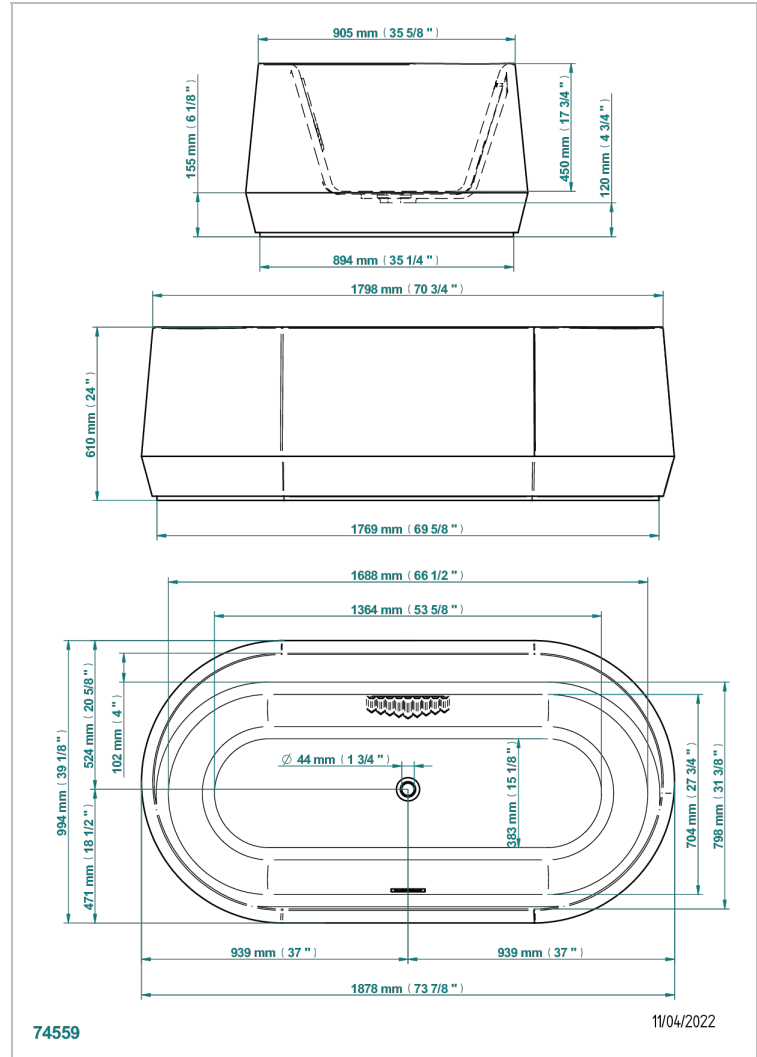

FREE STANDING BATHTUB

B11-B531

THG
PARIS

Corvair bathtub 188 x 98 x 61 cm, with asymmetric rim, free-standing, delivered with a chrome coverplate for overflow supplied without waste

CHARACTERISTIC

- Free standing bathtub
- Corvair bathtub 188 x 98 x 61 cm, with asymmetric rim, free-standing, delivered with a chrome coverplate for overflow supplied without waste

RELATED SKU'S

- Ref. G00-305/H Complete manual click drain
- Ref. B16-P100 Headrest 30 x 30 cm, white
- Ref. B16-P103 Headrest 13 x 26 cm, half cylindrical, white
- Ref. B16-P104 Polyurethane gel headrest 30 x 12 cm, h. 4 cm, white
- Ref. B16-P105 Polyurethane gel headrest 38.5 x 21 cm, h. 2 cm, white
- Ref. B16-P106 Polyurethane gel headrest 30 x 7 cm, h. 2 cm, white
- Ref. B16-P107 Polyurethane gel headrest 35 x 40 cm, h. 5,5 cm,, white
- Ref. B16-K102 Chromato-lighting system on bathtub without whirlpool system