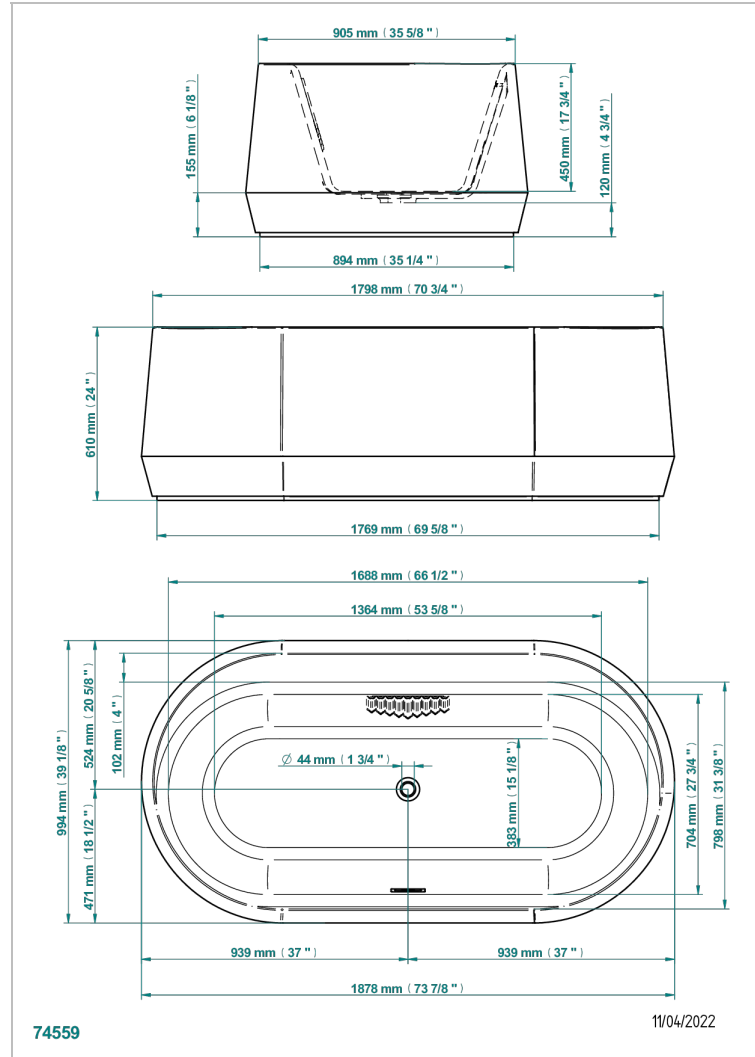

FREE STANDING BATHTUB

B11-B531

THG
PARIS

Corvair bathtub 188 x 98 x 61 cm, with asymmetric rim, free-standing, delivered with a chrome coverplate for overflow supplied without waste

CHARACTERISTIC

- Free standing bathtub
- Corvair bathtub 188 x 98 x 61 cm, with asymmetric rim, free-standing, delivered with a chrome coverplate for overflow supplied without waste

RELATED SKU'S

- Ref. G00-305/H Complete manual bath click waste
- Ref. B16-P100 Headrest 30 x 30 cm, white
- Ref. B16-P103 Headrest 13 x 26 cm, half cylindrical, white
- Ref. B16-P104 Polyurethane gel headrest 30 x 12 cm, h. 4 cm, white
- Ref. B16-P105 Polyurethane gel headrest 38.5 x 21 cm, h. 2 cm, white
- Ref. B16-P106 Polyurethane gel headrest 30 x 7 cm, h. 2 cm, white
- Ref. B16-P107 Polyurethane gel headrest 35 x 40 cm, h. 5,5 cm,, white
- Ref. B16-K102 Chromato-lighting system on bathtub without whirlpool system