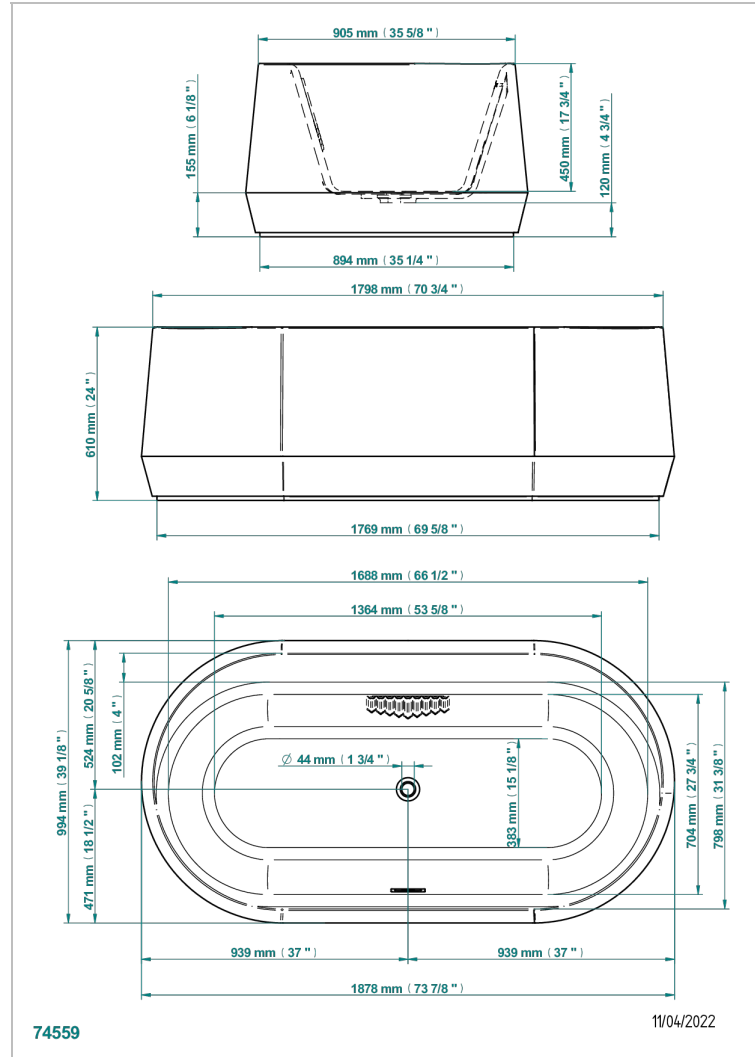

FREE STANDING BATHTUB

B11-B531

THG[®]
PARIS

Corvair bathtub 188 x 98 x 61 cm, with asymmetric rim, free-standing, delivered with a chrome coverplate for overflow supplied without waste

CHARACTERISTIC

- Free standing bathtub
- Corvair bathtub 188 x 98 x 61 cm, with asymmetric rim, free-standing, delivered with a chrome coverplate for overflow supplied without waste

RELATED SKU'S

- Ref. G00-305/H Complete manual bath click waste
- Ref. B16-P100 Headrest 30 x 30 cm, white
- Ref. B16-P103 Headrest 13 x 26 cm, half cylindrical, white
- Ref. B16-P104 Polyurethane gel headrest 30 x 12 cm, h. 4 cm, white
- Ref. B16-P105 Polyurethane gel headrest 38.5 x 21 cm, h. 2 cm, white
- Ref. B16-P106 Polyurethane gel headrest 30 x 7 cm, h. 2 cm, white
- Ref. B16-P107 Polyurethane gel headrest 35 x 40 cm, h. 5,5 cm,, white
- Ref. B16-K102 Chromato-lighting system on bathtub without whirlpool system