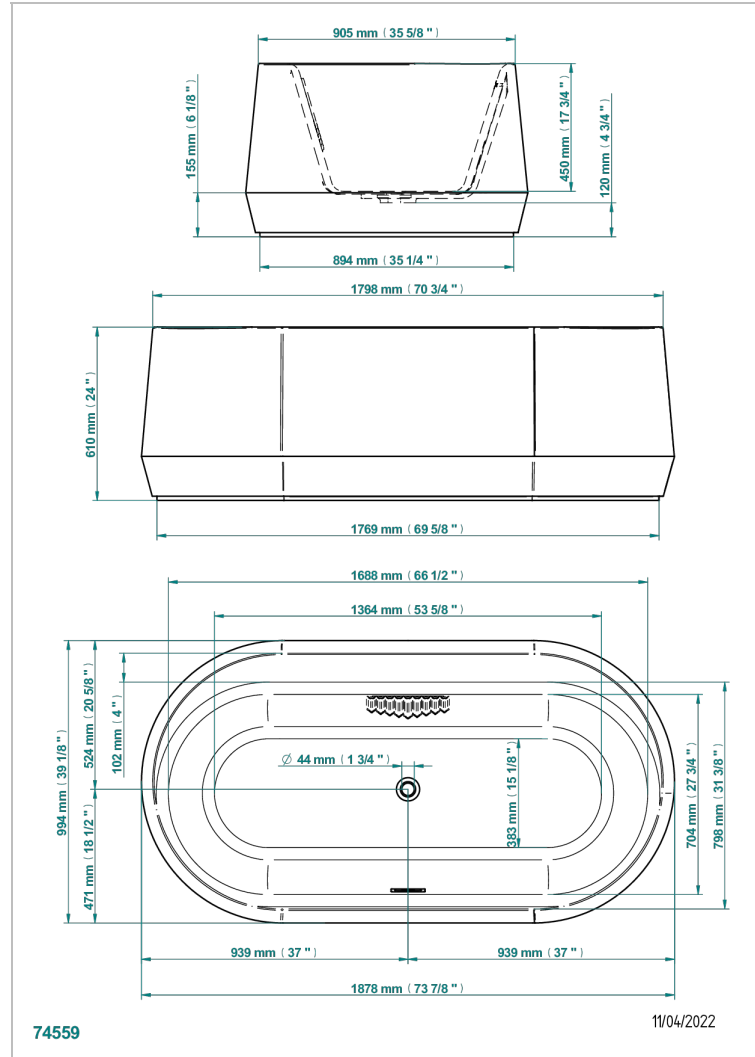

FREE STANDING BATHTUB

B11-B531

THG
PARIS

CORVAIR bathtub 188 x 98 x 61 cm, with asymmetric rim, free-standing, delivered with a chrome coverplate for overflow supplied without waste

特色

- Free standing bathtub
- CORVAIR bathtub 188 x 98 x 61 cm, with asymmetric rim, free-standing, delivered with a chrome coverplate for overflow supplied without waste

相关的SKU

- Ref. G00-305/H 键入式浴缸手动下水器，带下水管和塞子
- Ref. B16-P100 方形头垫，30*30厘米，白色
- Ref. B16-P103 1/2圆柱形头垫，13*26厘米，白色
- Ref. B16-P104 聚氨酯头垫，30*12厘米，高4厘米，白色
- Ref. B16-P105 聚氨酯头垫，38.5*21厘米，高2厘米，白色
- Ref. B16-P106 聚氨酯头垫，30*7厘米，高2厘米，白色
- Ref. B16-P107 聚氨酯头垫，35*40厘米，高5.5厘米，白色
- Ref. B16-K102 Chromato-lighting system on bathtub without whirlpool system