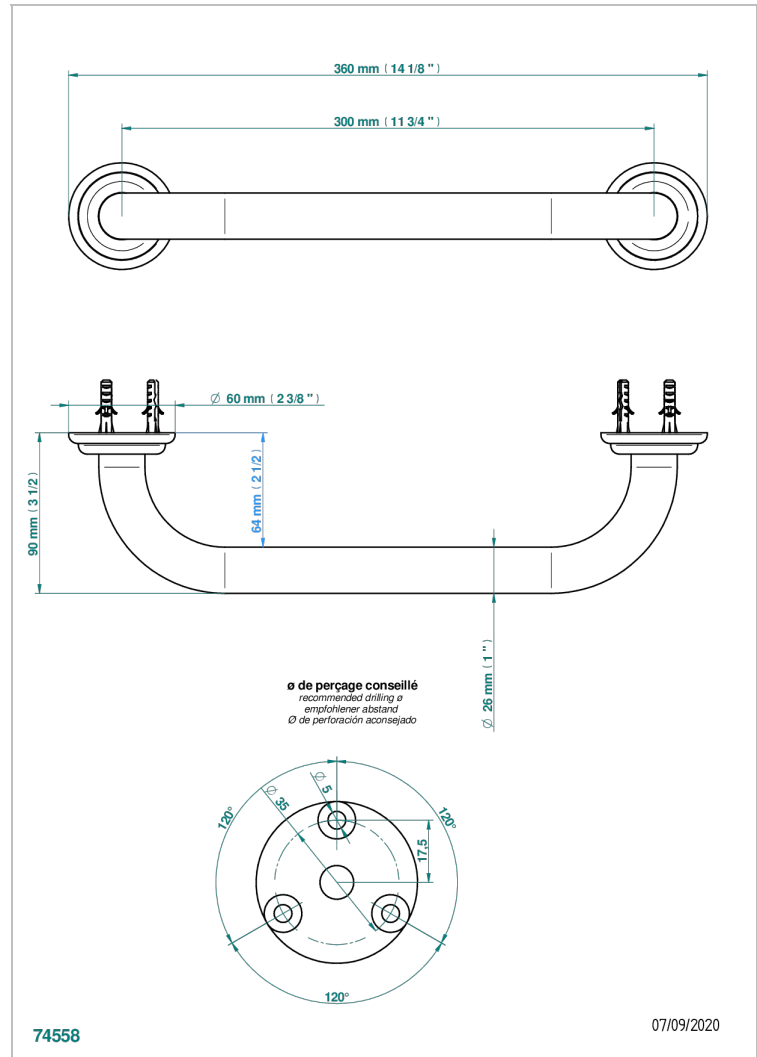

SUN DRAGON

U5D-528S

Wc hand grip , 11 3/4" long

THG[®]
PARIS

CHARACTERISTIC

- Sun Dragon
- Wc hand grip , 11 3/4" long

AVAILABLE FINITIONS

Black ceram - D30
Blush PVD - H62
Brass color PVD - H49
Brown bronze color PVD - F33
Chrome polished - A02
Chrome polished / gold polished - G02