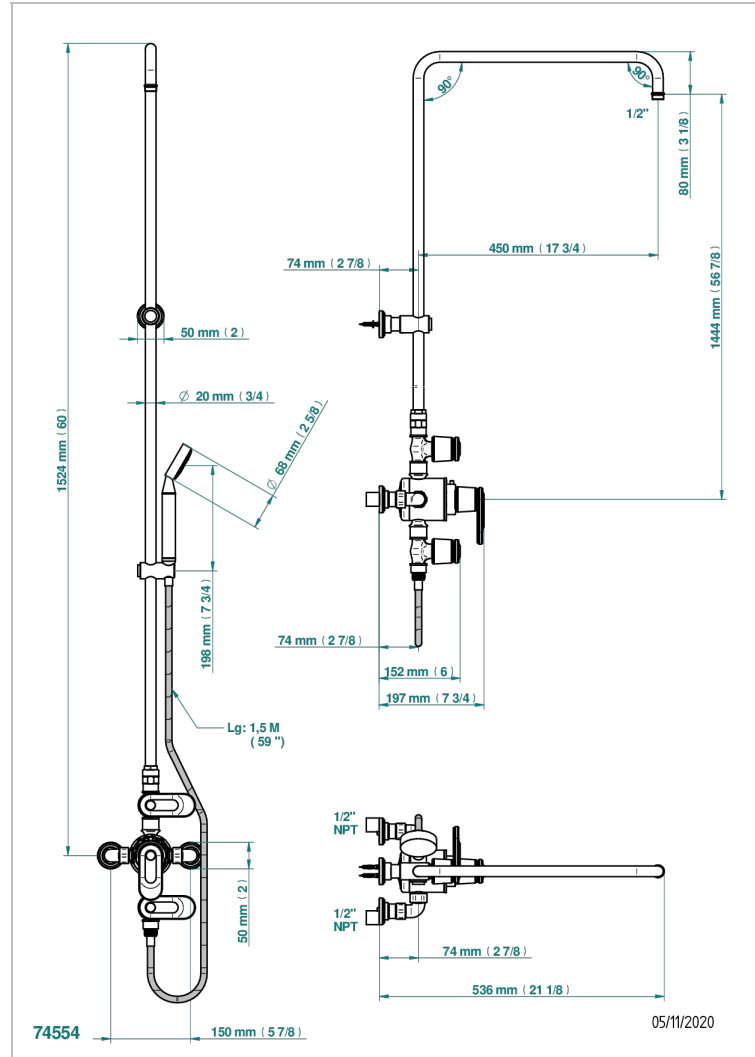

CORVAIR FIOR DI BOSCO CON MANETAS

U8L-64TRCD/US

W/m thermostatic shower mixer / shut off valves / exposed shower column / telephone shower, hose and w/m cradle - 150 centres. (without shower head)

CARACTERÍSTICAS

- Corvoir Fior di Bosco con manetas
- W/m thermostatic shower mixer / shut off valves / exposed shower column / telephone shower, hose and w/m cradle - 150 centres. (without shower head)

ACABADOS DISPONIBLES