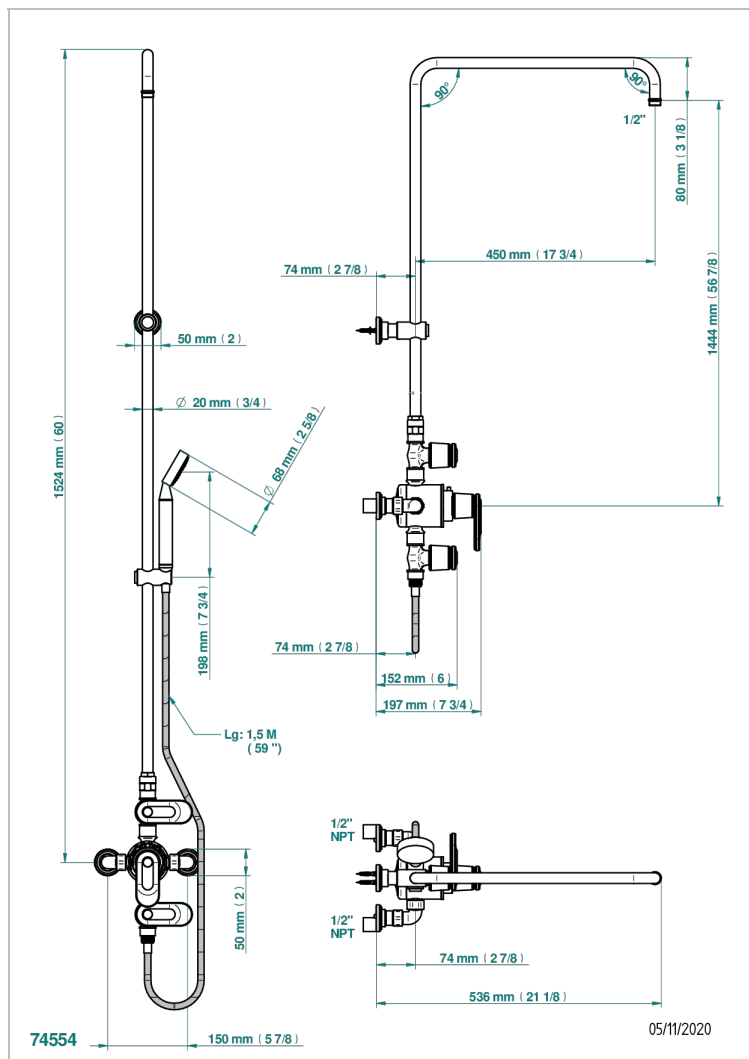

CORVAIR FIOR DI BOSCO WITH LEVER HANDLES

U8L-64TRCD/US

Exposed thermostatic shower mixer 2 volume controls, column and handshower on cradle - 6" centres (no showerhead)

CHARACTERISTIC

- Corvoir Fior di Bosco with lever handles
- Exposed thermostatic shower mixer 2 volume controls, column and handshower on cradle - 6" centres (no showerhead)