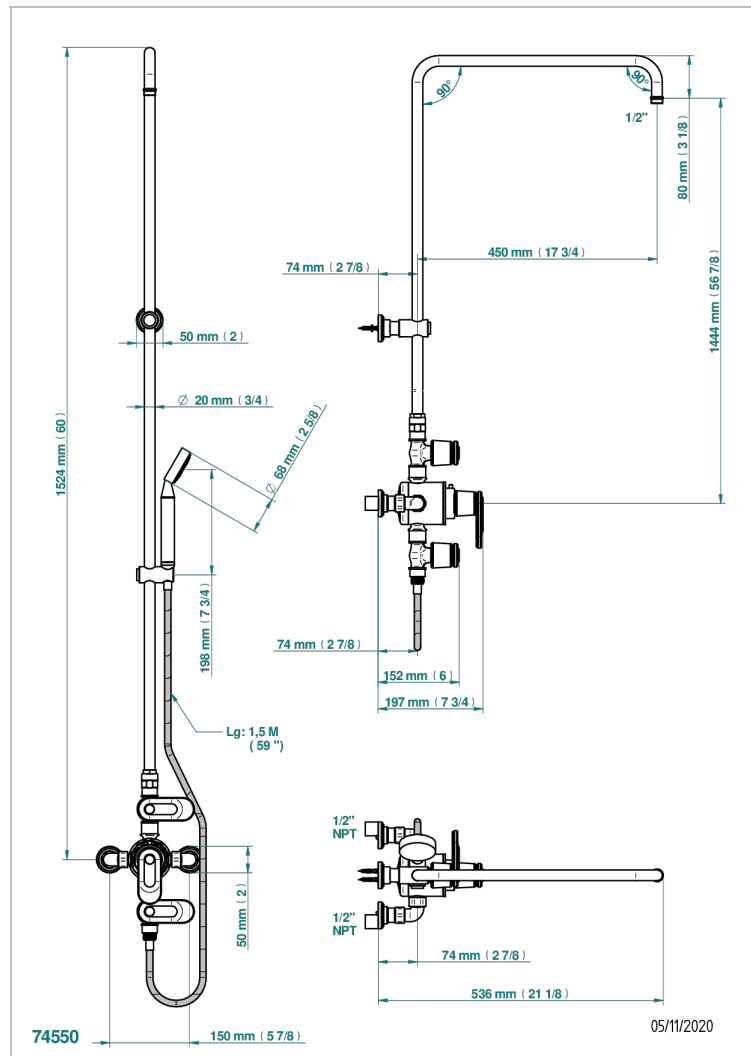

# CORVAIR PORTORO CON MANETAS

U8J-64TRCD/US

W/m thermostatic shower mixer / shut off valves / exposed shower column / telephone shower, hose and w/m cradle - 150 centres. (without shower head)

## CARACTERÍSTICAS

- Corvair Portoro con manetas
- W/m thermostatic shower mixer / shut off valves / exposed shower column / telephone shower, hose and w/m cradle - 150 centres. (without shower head)