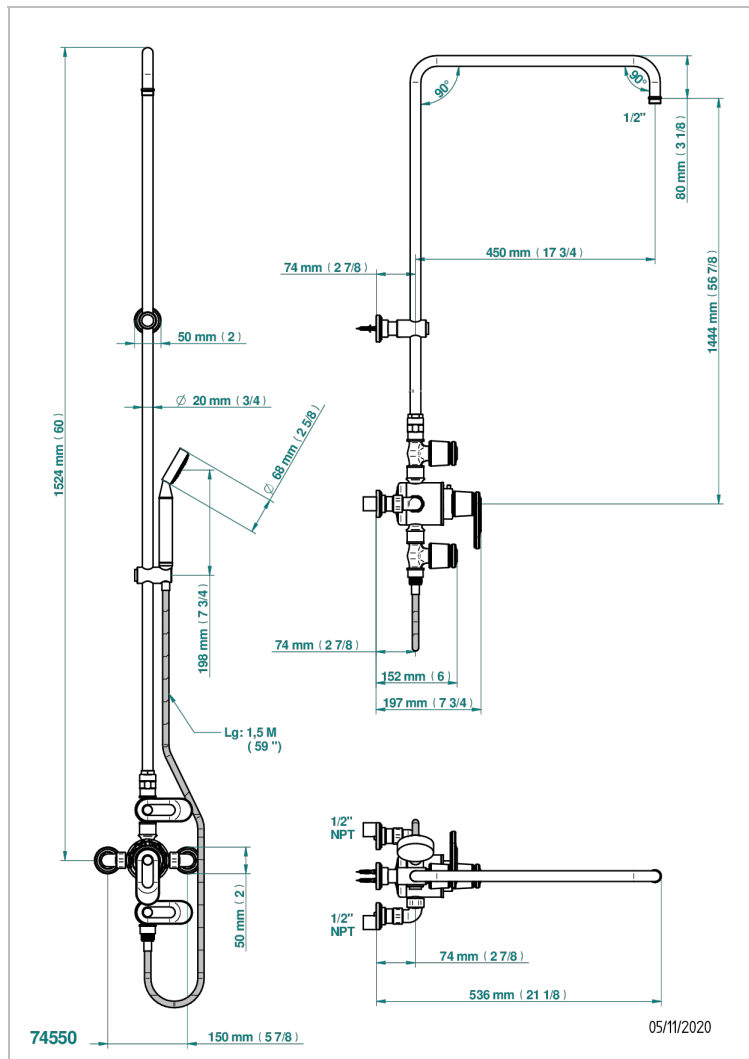

CORVAIR PORTORO WITH LEVER HANDLES

U8J-64TRCD/US

Exposed thermostatic shower mixer 2 volume controls, column and handshower on cradle - 6" centres (no showerhead)

CHARACTERISTIC

- Corvaire Portoro with lever handles
- Exposed thermostatic shower mixer 2 volume controls, column and handshower on cradle - 6" centres (no showerhead)