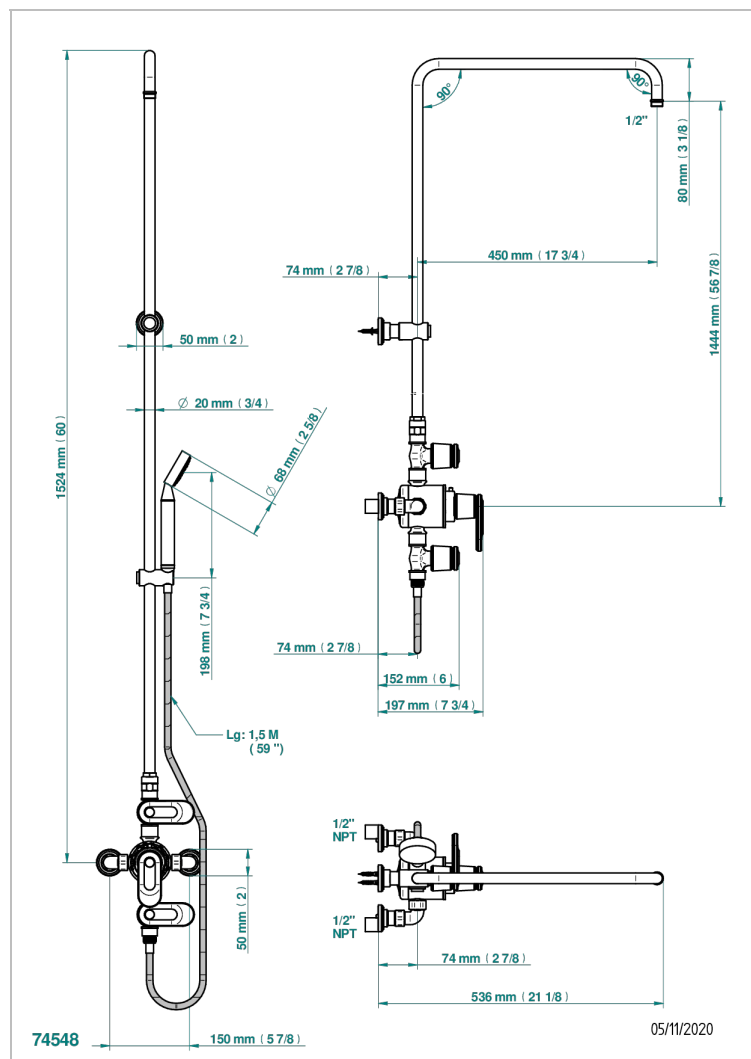

# CORVAIR HOWLITE CON MANETAS

U8G-64TRCD/US

W/m thermostatic shower mixer / shut off valves / exposed shower column / telephone shower, hose and w/m cradle - 150 centres. (without shower head)

## CARACTERÍSTICAS

- Corvair Howlite con manetas
- W/m thermostatic shower mixer / shut off valves / exposed shower column / telephone shower, hose and w/m cradle - 150 centres. (without shower head)