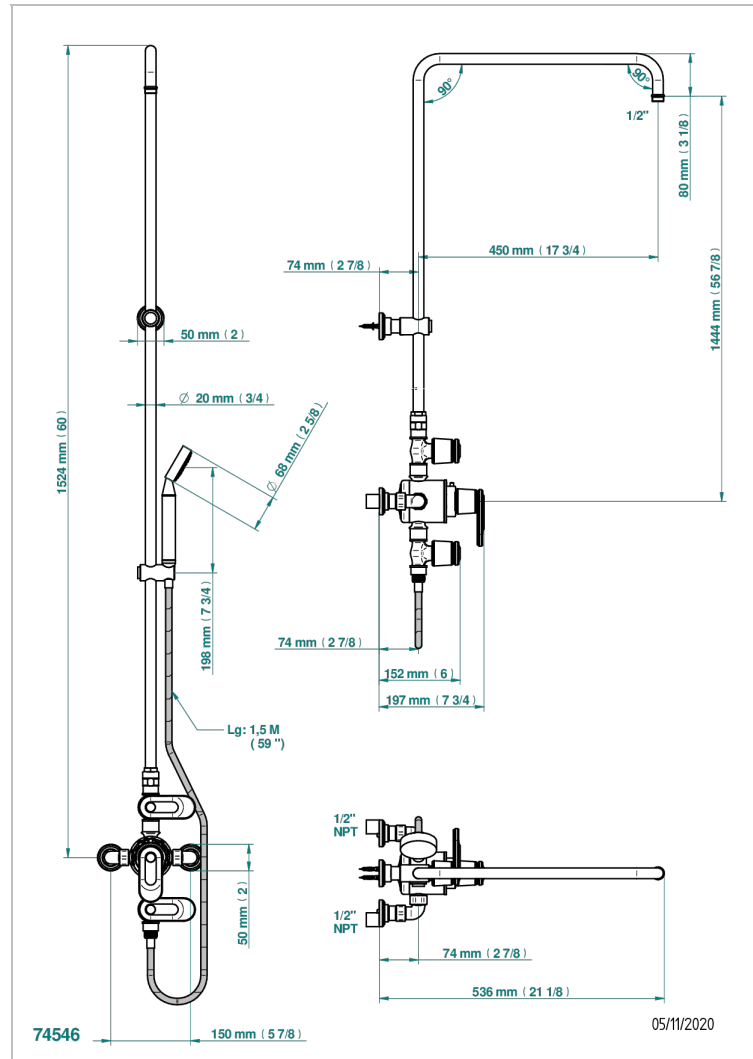

# CORVAIR CON MANETAS

U8E-64TRCD/US

THG<sup>®</sup>  
PARIS

W/m thermostatic shower mixer / shut off valves / exposed shower column / telephone shower, hose and w/m cradle - 150 centres. (without shower head)

## CARACTERÍSTICAS

- Corvair con manetas
- W/m thermostatic shower mixer / shut off valves / exposed shower column / telephone shower, hose and w/m cradle - 150 centres. (without shower head)