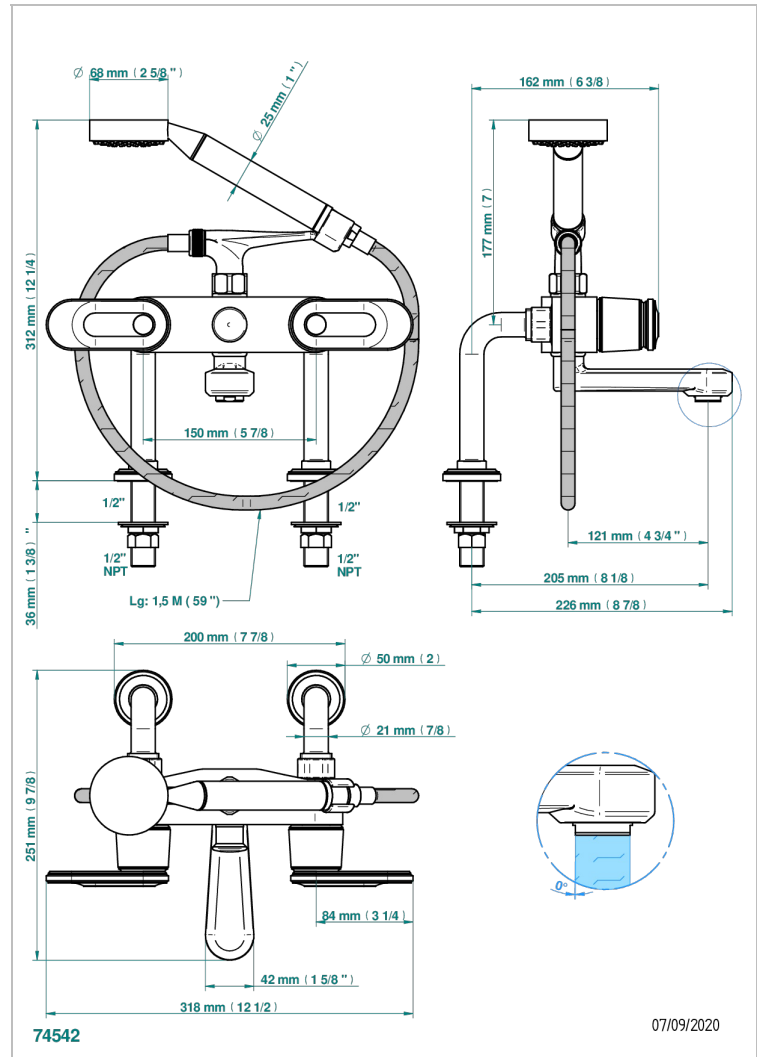

# CORVAIR PORTORO CON MANETAS

U8J-13G/US

Exposed tub filler with cradle handshower, deck mounted

THG<sup>®</sup>  
PARIS