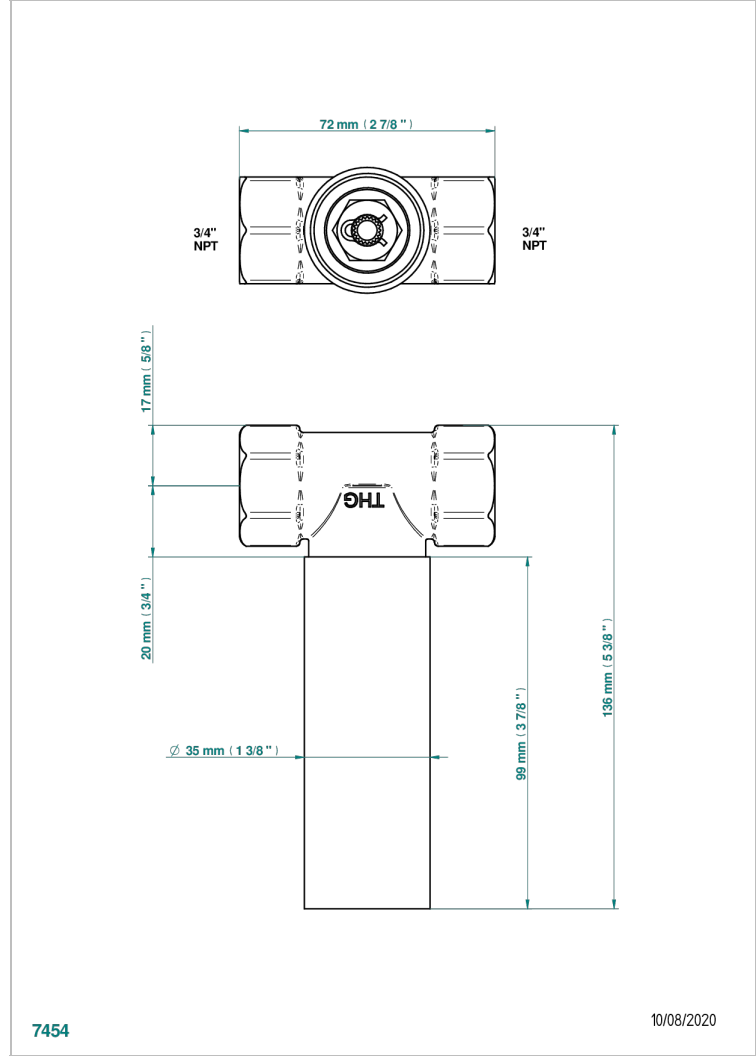

# GENERAL PRODUCTS

G00-32CUSA

3/4" Volume control wall valve with ceramic cartridge

7454

10/08/2020

## CHARACTERISTIC

- General Products
- 3/4" Volume control wall valve with ceramic cartridge