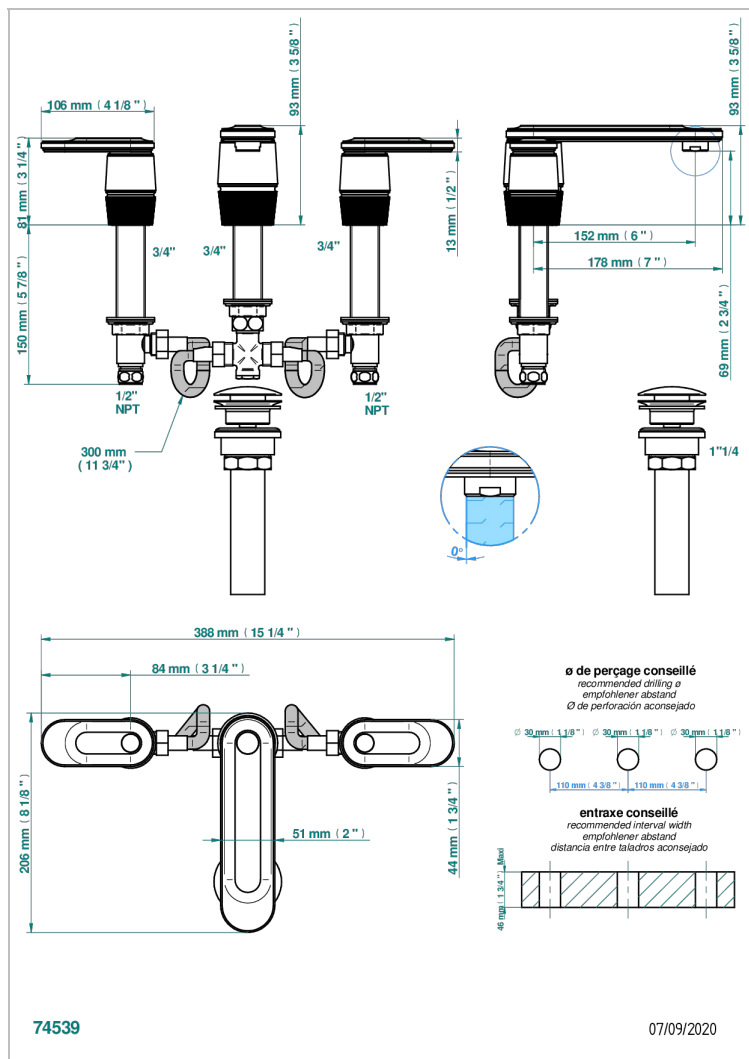

CORVAIR FIOR DI BOSCO CON MANETAS

U8L-151M/US

Rim mounted 3-hole basin mixer with waste for marble

CARACTERÍSTICAS

- Corvaire Fior di Bosco con manetas
- Rim mounted 3-hole basin mixer with waste for marble