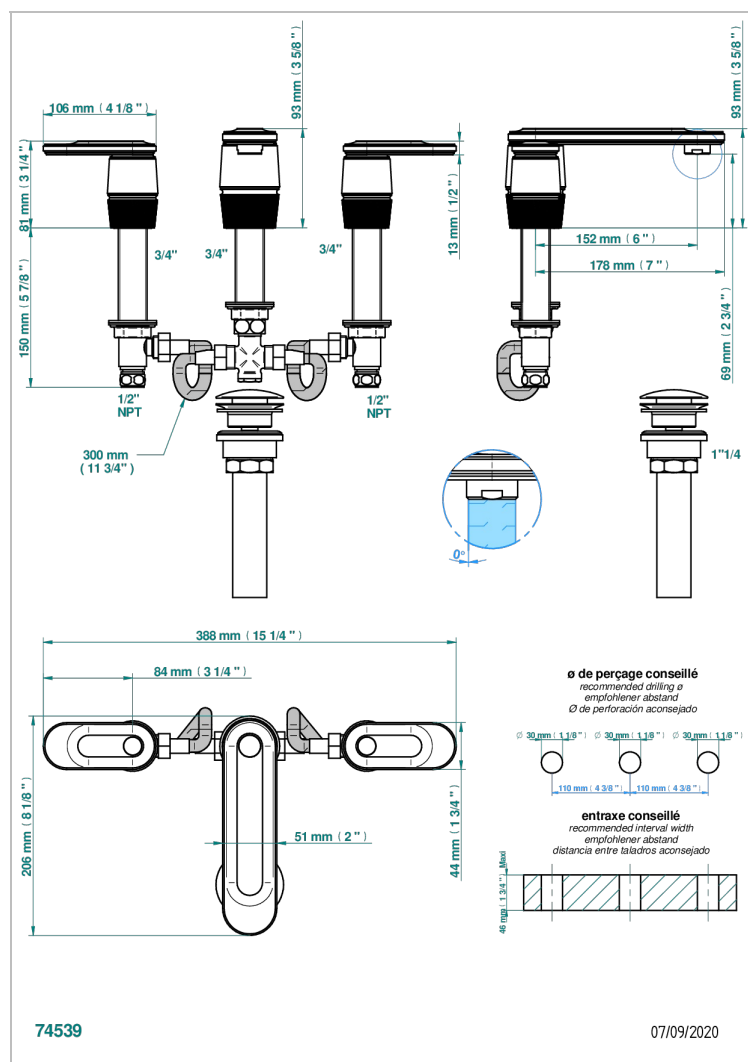

CORVAIR FIOR DI BOSCO WITH LEVER HANDLES

U8L-151M/US

Widespread lavatory set with drain for 1 1/4" + countertop

CHARACTERISTIC

- Corvair Fior di Bosco with lever handles
- Widespread lavatory set with drain for 1 1/4" + countertop