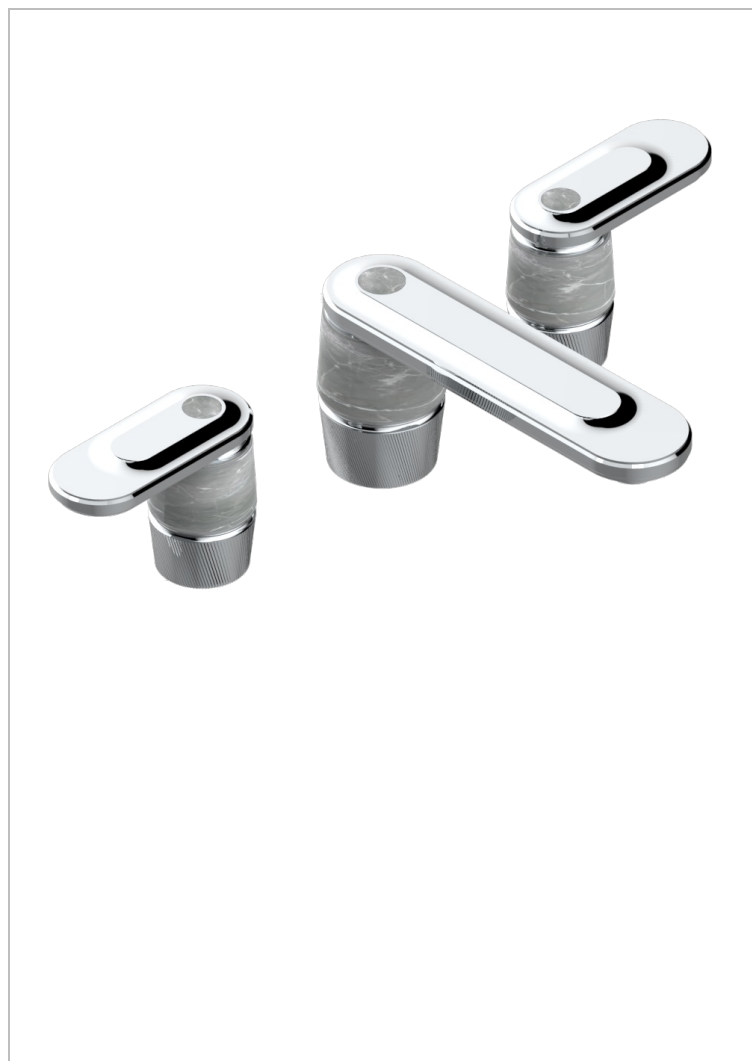

CORVAIR FIOR DI BOSCO WITH LEVER HANDLES

U8L-151M/US

Widespread lavatory set with drain for 1 1/4" + countertop

CHARACTERISTIC

- Corvair Fior di Bosco with lever handles
- Widespread lavatory set with drain for 1 1/4" + countertop

AVAILABLE FINITIONS

Black ceram - D30
Blush PVD - H62
Brass color PVD - H49
Brown bronze color PVD - F33
Chrome polished - A02
Gold color PVD - H52

Gold mat - F07
Gold polished - F01
Graphite PVD - H64
Light coated bronze - D01
Matt Umber PVD - H67
Matt blush PVD - H60

Matt brass color PVD - H50
Matt brown bronze color PVD - F34
Matt chrome (American satin) - C02
Matt gold color PVD - H53
Matt graphite PVD - H65
Matt nickel (American satin) - C01

Matt nickel color PVD - H56
Nickel color PVD - H55
Nickel polished - B01
Soft gold - F30
Soft matt gold - F31
Umber PVD - H66