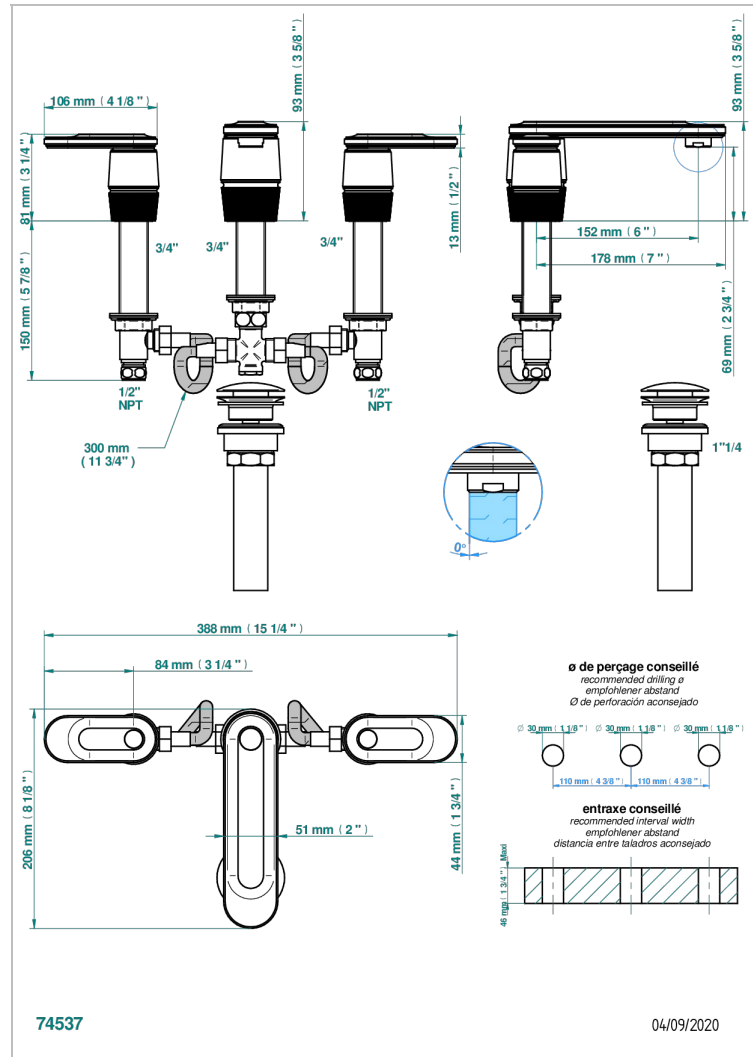

# CORVAIR PORTORO CON MANETAS

U8J-151M/US

Rim mounted 3-hole basin mixer with waste for marble

## CARACTERÍSTICAS

- Corvair Portoro con manetas
- Rim mounted 3-hole basin mixer with waste for marble