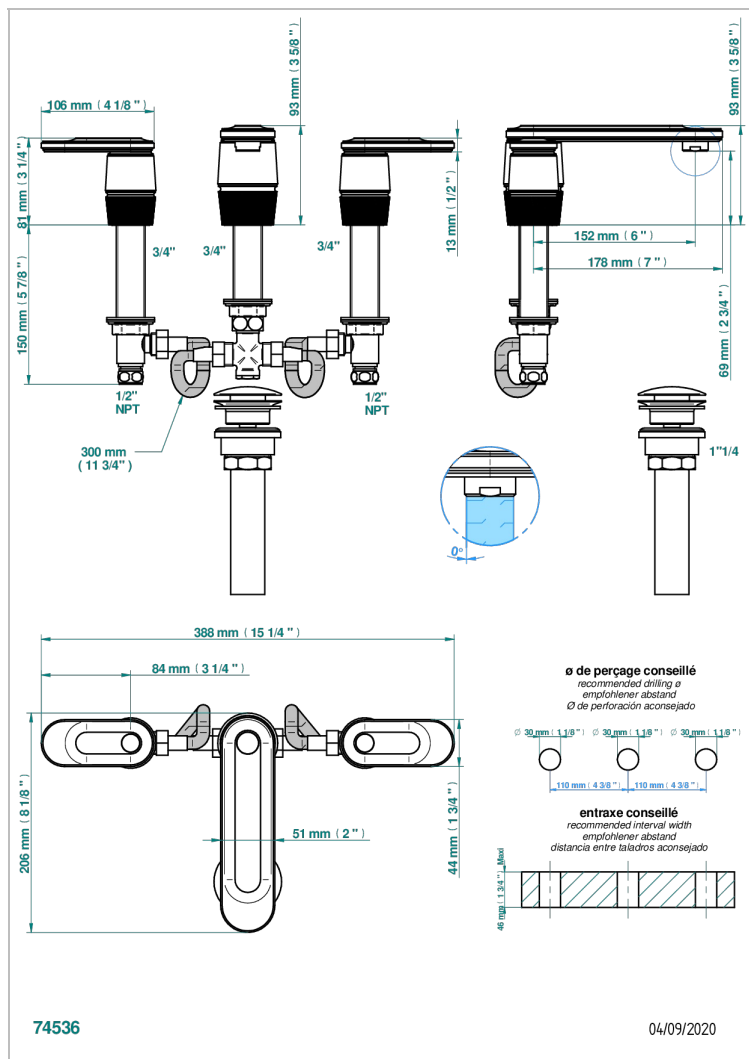

CORVAIR HOWLITE CON MANETAS

U8G-151M/US

Rim mounted 3-hole basin mixer with waste for marble

THG[®]
PARIS

CARACTERÍSTICAS

- Corvair Howlite con manetas
- Rim mounted 3-hole basin mixer with waste for marble

ACABADOS DISPONIBLES

Bronce claro - D01
Cerámica negra mate - D30
Cromo - A02
Cromo mate - C02
Dorado - F01
Dorado mate - F07

Dorado pálido - F30
Dorado pálido mate (sin barniz) - F31
Níquel - B01
Níquel mate - C01
Pvd blush - H62
Pvd blush mate - H60