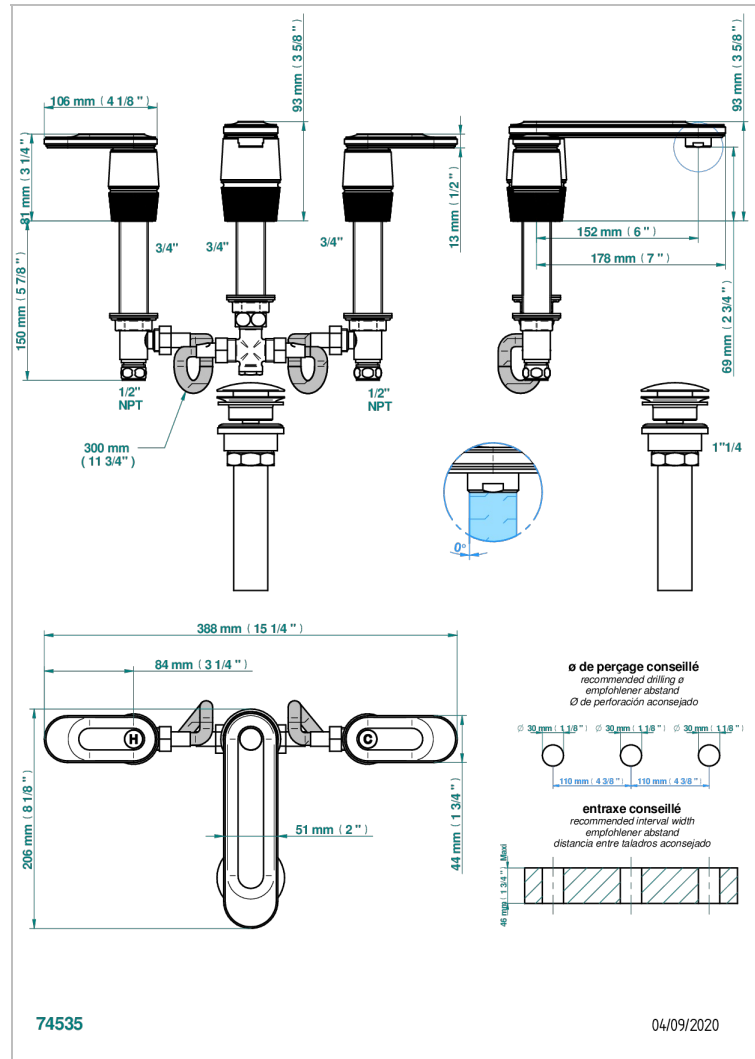

CORVAIR CON MANETAS

U8E-151M/US

Rim mounted 3-hole basin mixer with waste for marble

THG[®]
PARIS

CARACTERÍSTICAS

- Corvaire con manetas
- Rim mounted 3-hole basin mixer with waste for marble

ACABADOS DISPONIBLES