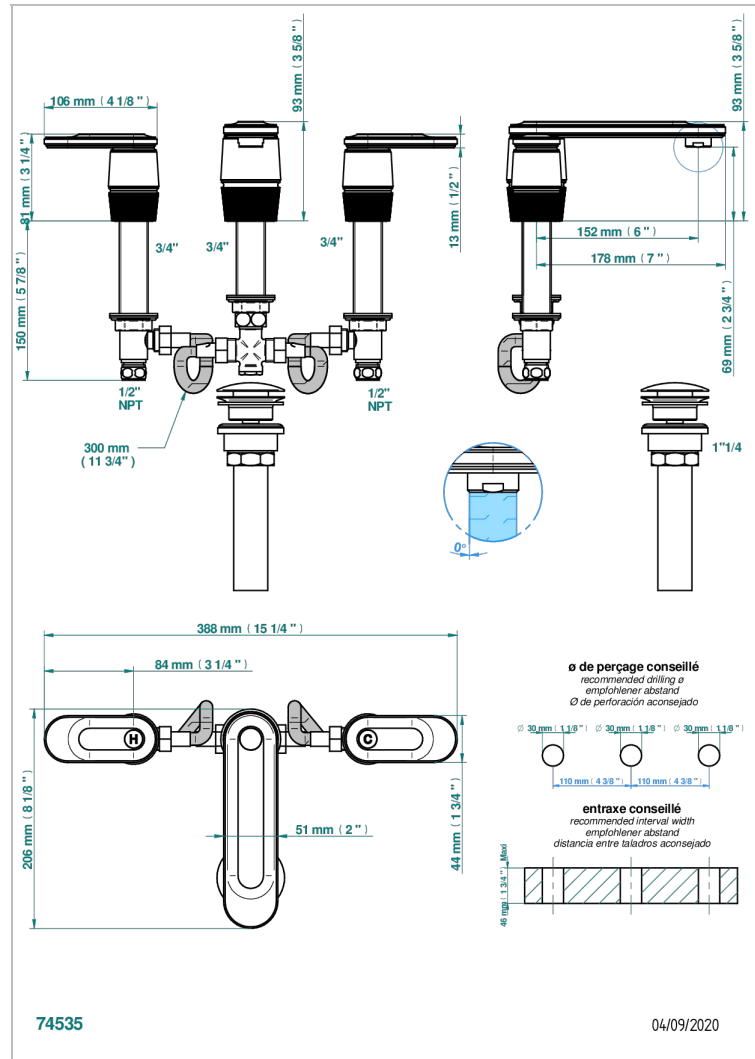

CORVAIR WITH LEVER HANDLES

U8E-151M/US

Widespread lavatory set with drain for 1 1/4" + countertop

CHARACTERISTIC

- Corvaire with lever handles
- Widespread lavatory set with drain for 1 1/4" + countertop

AVAILABLE FINITIONS