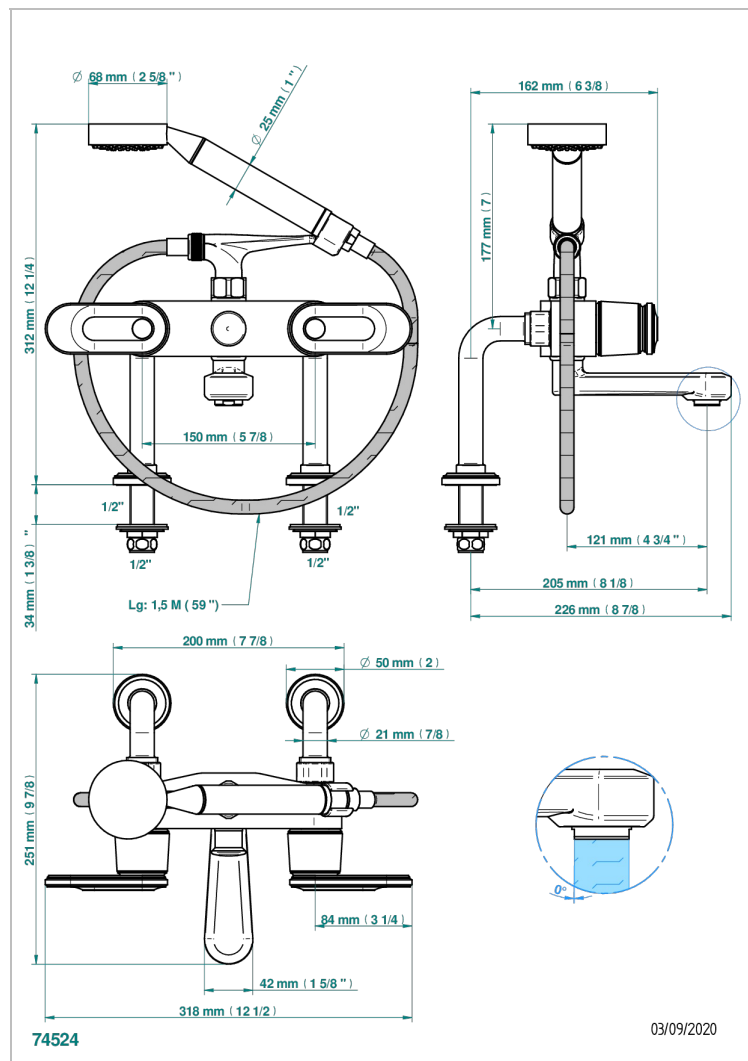

CORVAIR FIOR DI BOSCO WITH LEVER

U8L-13G

Rim mounted 2-hole bath/telephone shower mixer, shower and hose

CHARACTERISTIC

- ACS : 21ACCLY034

STANDARDS

TECHNICAL SPECS

- Recommandé : 3 bars (max. 5 bars) - Advised : 43,5 psi (max. 72 psi)
- Bec : 35 l/min à 3 bars - Douchette : 9,5 l/min à 3 bars
- Spout : 9.26 gpm at 43.5 psi - Handshower : 2.5 gpm at 43.5 psi