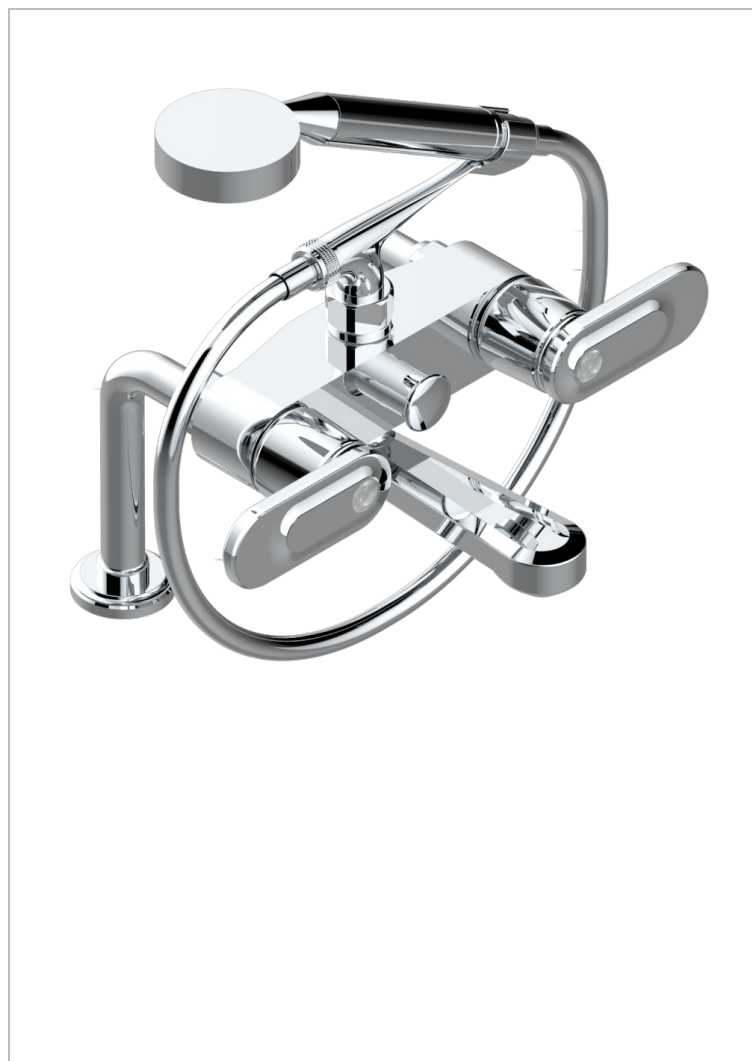

CORVAIR FIOR DI BOSCO WITH LEVER

U8L-13G

Rim mounted 2-hole bath/telephone shower mixer, shower and hose

CHARACTERISTIC

- ACS : 21ACCLY034

STANDARDS

TECHNICAL SPECS

- Recommandé : 3 bars (max. 5 bars) - Advised : 43,5 psi (max. 72 psi)
- Bec : 35 l/min à 3 bars - Douchette : 9,5 l/min à 3 bars
- Spout : 9.26 gpm at 43.5 psi - Handshower : 2.5 gpm at 43.5 psi

AVAILABLE FINITIONS

Black ceram - D30
Blush PVD - H62
Brass color PVD - H49
Brown bronze color PVD - F33
Gold color PVD - H52
Graphite PVD - H64

Lacquered light bronze - D01
Matt Umber PVD - H67
Matt blush PVD - H60
Matt brass color PVD - H50
Matt brown bronze color PVD - F34
Matt chrome - C02