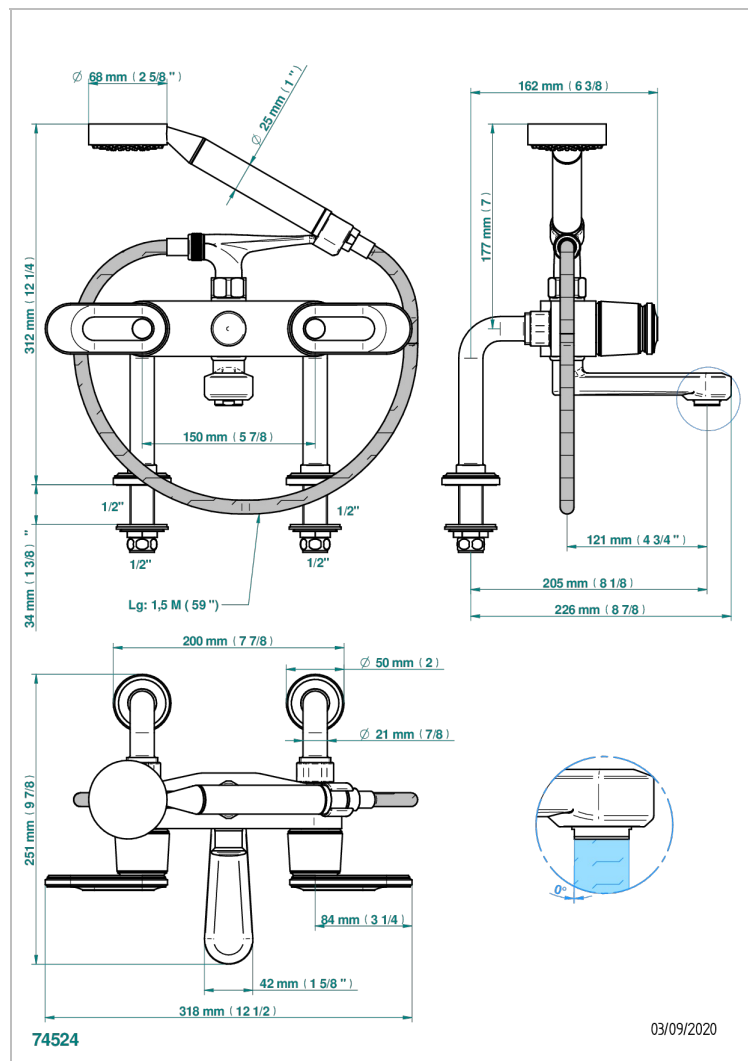

# CORVAIR FIOR DI BOSCO WITH LEVER

U8L-13G

Rim mounted 2-hole bath/telephone shower mixer, shower and hose

## CHARACTERISTIC

- ACS : 21ACCLY034

## TECHNICAL SPECS

- Recommandé : 3 bars (max. 5 bars) - Advised : 43,5 psi (max. 72 psi)
- Bec : 35 l/min à 3 bars - Douchette : 9,5 l/min à 3 bars
- Spout : 9.26 gpm at 43.5 psi - Handshower : 2.5 gpm at 43.5 psi