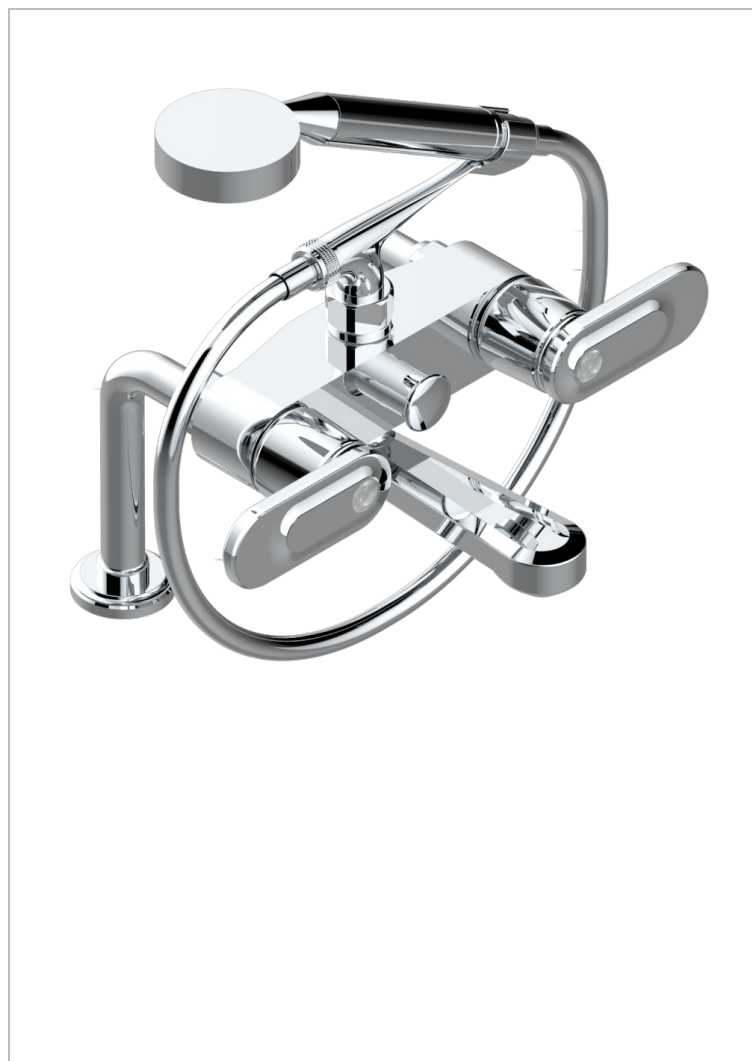

# CORVAIR FIOR DI BOSCO WITH LEVER

U8L-13G

Rim mounted 2-hole bath/telephone shower mixer, shower and hose

## CHARACTERISTIC

- ACS : 21ACCLY034

## TECHNICAL SPECS

- Recommandé : 3 bars (max. 5 bars) - Advised : 43,5 psi (max. 72 psi)
- Bec : 35 l/min à 3 bars - Douchette : 9,5 l/min à 3 bars
- Spout : 9.26 gpm at 43.5 psi - Handshower : 2.5 gpm at 43.5 psi