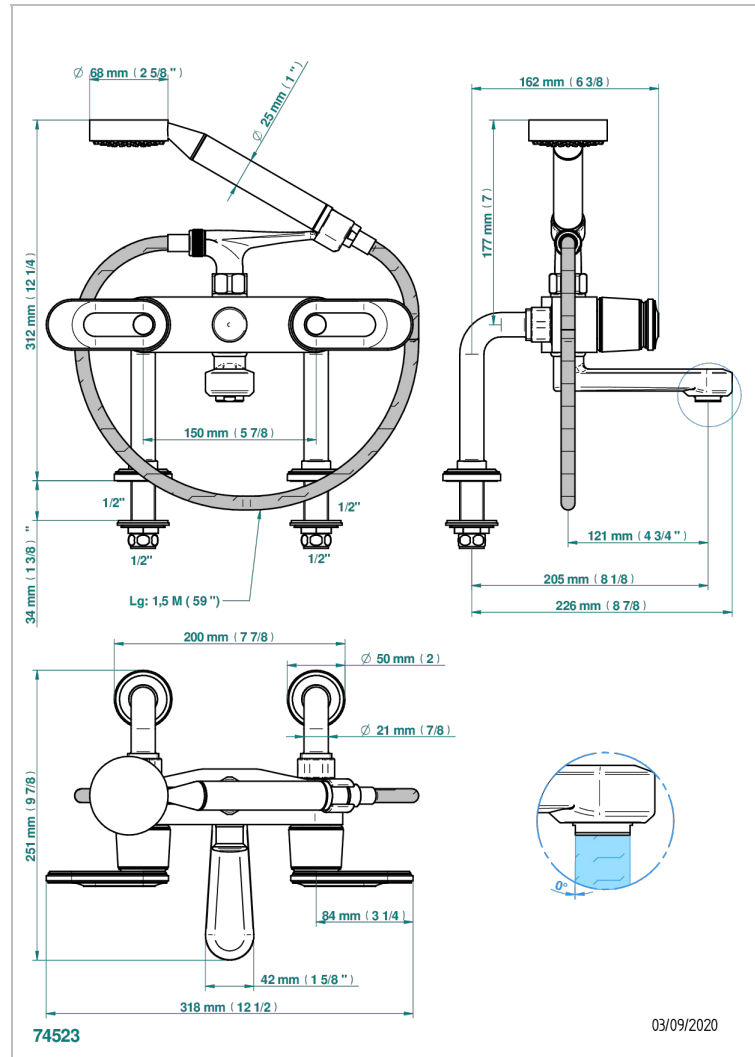

CORVAIR PORTORO WITH LEVER

U8J-13G

Rim mounted 2-hole bath/telephone shower mixer, shower and hose

CHARACTERISTIC

- ACS : 21ACCLY034

STANDARDS

TECHNICAL SPECS

- Recommandé : 3 bars (max. 5 bars) - Advised : 43,5 psi (max. 72 psi)
- Bec : 35 l/min à 3 bars - Douchette : 9,5 l/min à 3 bars
- Spout : 9.26 gpm at 43.5 psi - Handshower : 2.5 gpm at 43.5 psi