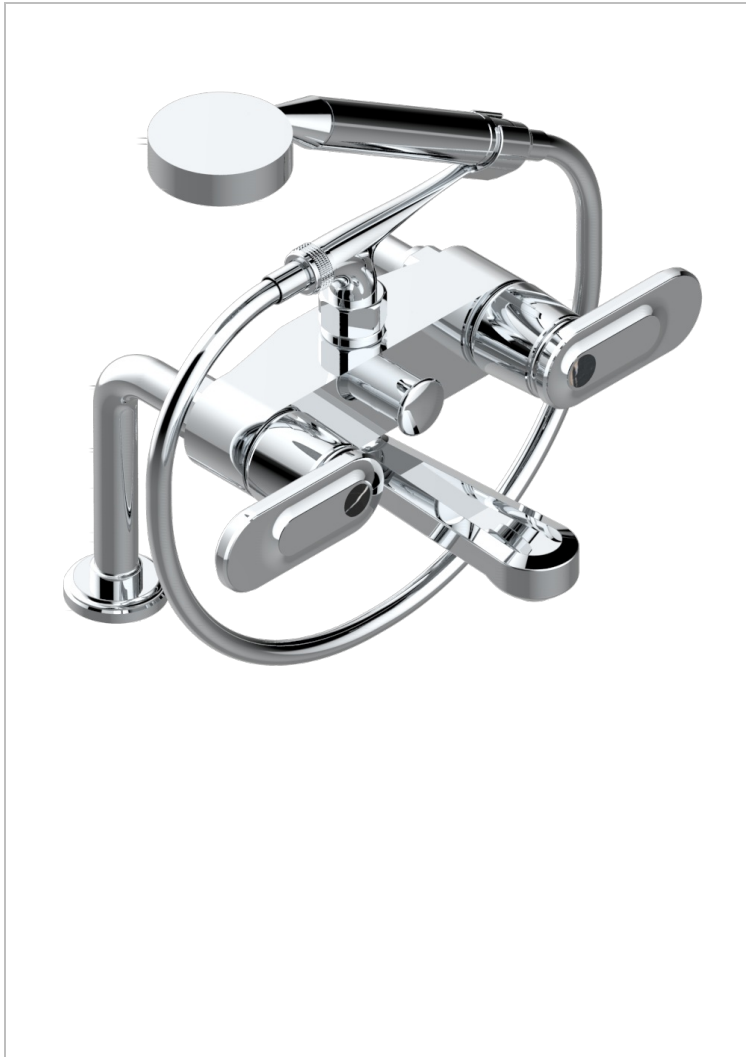

CORVAIR PORTORO WITH LEVER

U8J-13G

Rim mounted 2-hole bath/telephone shower mixer, shower and hose

CHARACTERISTIC

- ACS : 21ACCLY034

STANDARDS

TECHNICAL SPECS

- Recommandé : 3 bars (max. 5 bars) - Advised : 43,5 psi (max. 72 psi)
- Bec : 35 l/min à 3 bars - Douchette : 9,5 l/min à 3 bars
- Spout : 9.26 gpm at 43.5 psi - Handshower : 2.5 gpm at 43.5 psi

AVAILABLE FINITIONS

Black ceram - D30
Blush PVD - H62
Brass color PVD - H49
Brown bronze color PVD - F33
Gold color PVD - H52
Graphite PVD - H64

Lacquered light bronze - D01
Matt Umber PVD - H67
Matt blush PVD - H60
Matt brass color PVD - H50
Matt brown bronze color PVD - F34
Matt chrome - C02

Matt gold - F07
Matt gold color PVD - H53
Matt graphite PVD - H65
Matt nickel (color finish) - C01
Matt nickel color PVD - H56
Nickel color PVD - H55

Polished chrome (color finish) - A02
Polished gold (color finish) - F01
Polished nickel - B01
Soft gold - F30
Soft matt gold - F31
Umber PVD - H66