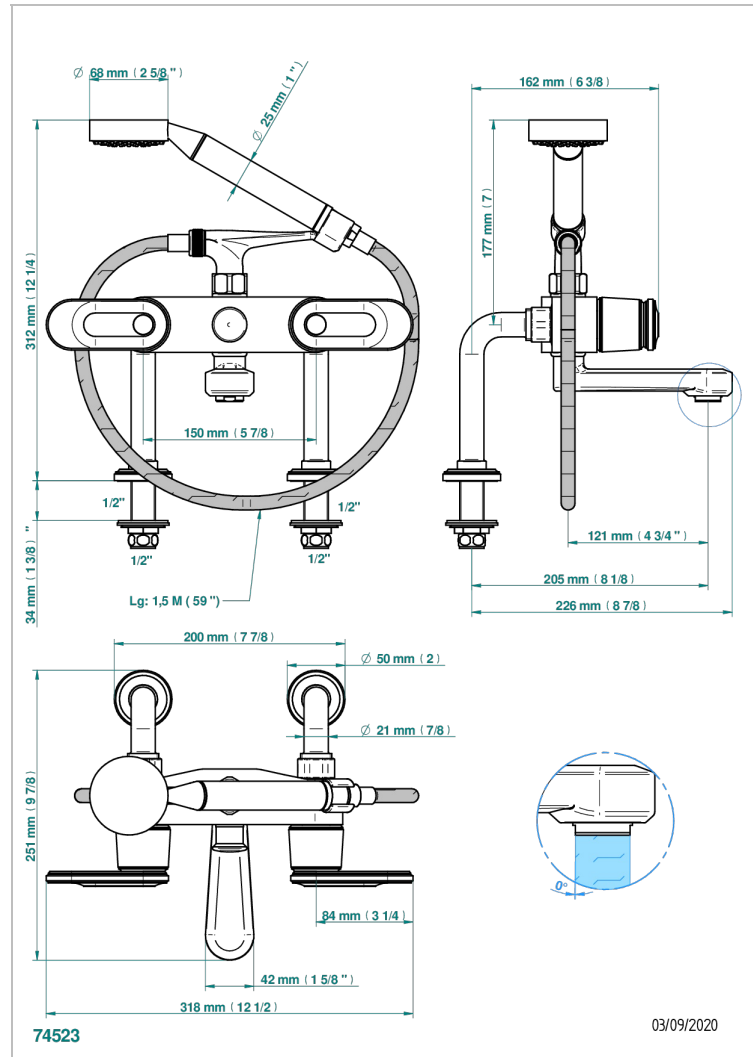

CORVAIR PORTORO WITH LEVER

U8J-13G

Rim mounted 2-hole bath/telephone shower mixer, shower and hose

CHARACTERISTIC

- ACS : 21ACCLY034

STANDARDS

TECHNICAL SPECS

- Recommandé : 3 bars (max. 5 bars) - Advised : 43,5 psi (max. 72 psi)
- Bec : 35 l/min à 3 bars - Douchette : 9,5 l/min à 3 bars
- Spout : 9.26 gpm at 43.5 psi - Handshower : 2.5 gpm at 43.5 psi