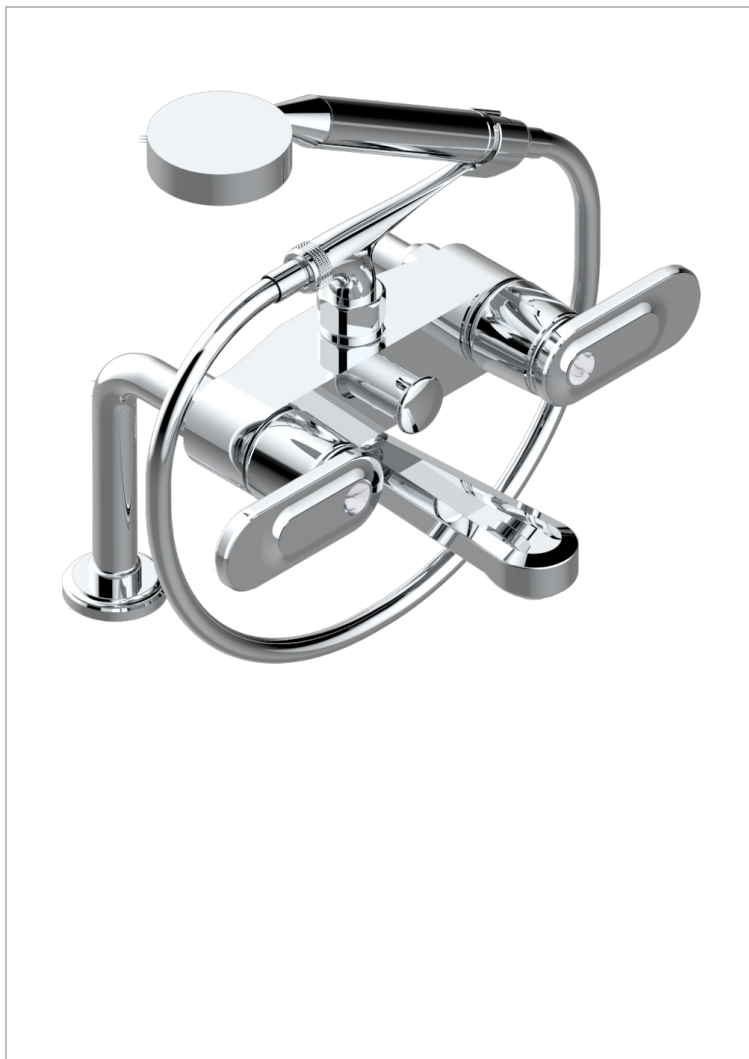

CORVAIR HOWLITE WITH LEVER

U8G-13G

Rim mounted 2-hole bath/telephone shower mixer, shower and hose

CHARACTERISTIC

- ACS : 21ACCLY034

TECHNICAL SPECS

- Recommandé : 3 bars (max. 5 bars) - Advised : 43,5 psi (max. 72 psi)
- Bec : 35 l/min à 3 bars - Douchette : 9,5 l/min à 3 bars
- Spout : 9.26 gpm at 43.5 psi - Handshower : 2.5 gpm at 43.5 psi

STANDARDS

AVAILABLE FINITIONS

Black ceram - D30
Blush PVD - H62
Brass color PVD - H49
Brown bronze color PVD - F33
Gold color PVD - H52
Graphite PVD - H64

Lacquered light bronze - D01
Matt Umber PVD - H67
Matt blush PVD - H60
Matt brass color PVD - H50
Matt brown bronze color PVD - F34
Matt chrome - C02

Matt gold - F07
Matt gold color PVD - H53
Matt graphite PVD - H65
Matt nickel (color finish) - C01
Matt nickel color PVD - H56
Nickel color PVD - H55

Polished chrome (color finish) - A02
Polished gold (color finish) - F01
Polished nickel - B01
Soft gold - F30
Soft matt gold - F31
Umber PVD - H66