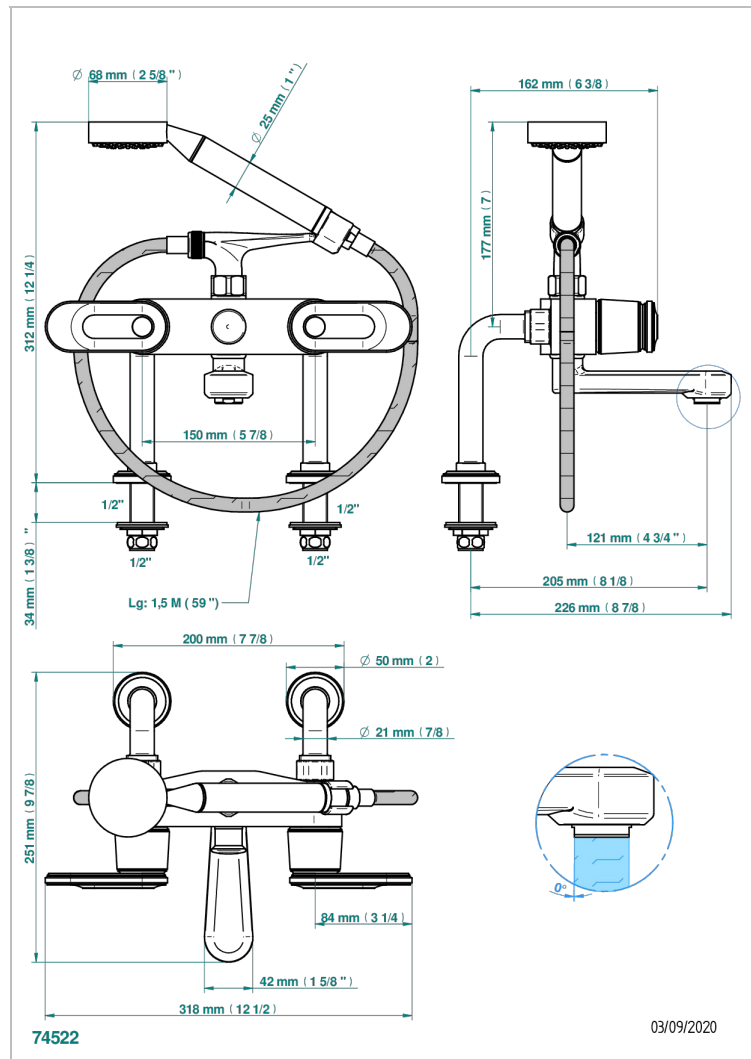

CORVAIR HOWLITE WITH LEVER

U8G-13G

Rim mounted 2-hole bath/telephone shower mixer, shower and hose

CHARACTERISTIC

- ACS : 21ACCLY034

TECHNICAL SPECS

- Recommandé : 3 bars (max. 5 bars) - Advised : 43,5 psi (max. 72 psi)
- Bec : 35 l/min à 3 bars - Douchette : 9,5 l/min à 3 bars
- Spout : 9.26 gpm at 43.5 psi - Handshower : 2.5 gpm at 43.5 psi

STANDARDS

AVAILABLE FINITIONS

Black ceram - D30
Blush PVD - H62
Brass color PVD - H49
Brown bronze color PVD - F33
Gold color PVD - H52
Graphite PVD - H64

Lacquered light bronze - D01
Matt Umber PVD - H67
Matt blush PVD - H60
Matt brass color PVD - H50
Matt brown bronze color PVD - F34
Matt chrome - C02