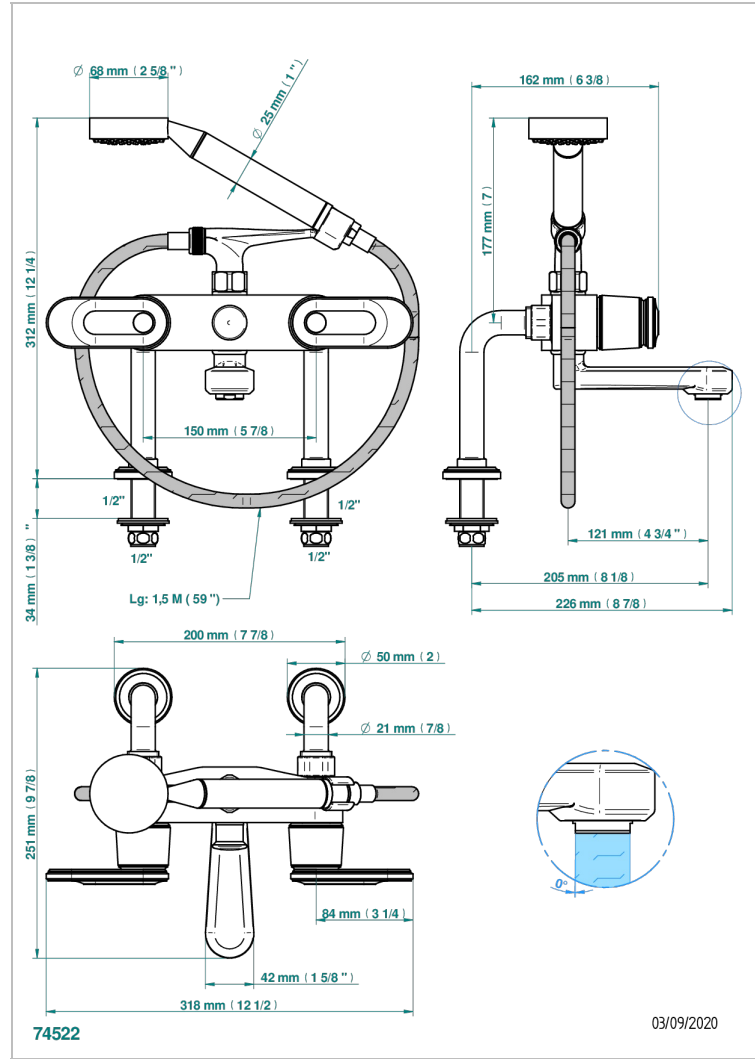

CORVAIR HOWLITE WITH LEVER

U8G-13G

Rim mounted 2-hole bath/telephone shower mixer, shower and hose

CHARACTERISTIC

- ACS : 21ACCLY034

TECHNICAL SPECS

- Recommandé : 3 bars (max. 5 bars) - Advised : 43,5 psi (max. 72 psi)
- Bec : 35 l/min à 3 bars - Douchette : 9,5 l/min à 3 bars
- Spout : 9.26 gpm at 43.5 psi - Handshower : 2.5 gpm at 43.5 psi

STANDARDS

AVAILABLE FINITIONS

Black ceram - D30
Blush PVD - H62
Brass color PVD - H49
Brown bronze color PVD - F33
Gold color PVD - H52
Graphite PVD - H64

Lacquered light bronze - D01
Matt Umber PVD - H67
Matt blush PVD - H60
Matt brass color PVD - H50
Matt brown bronze color PVD - F34
Matt chrome - C02