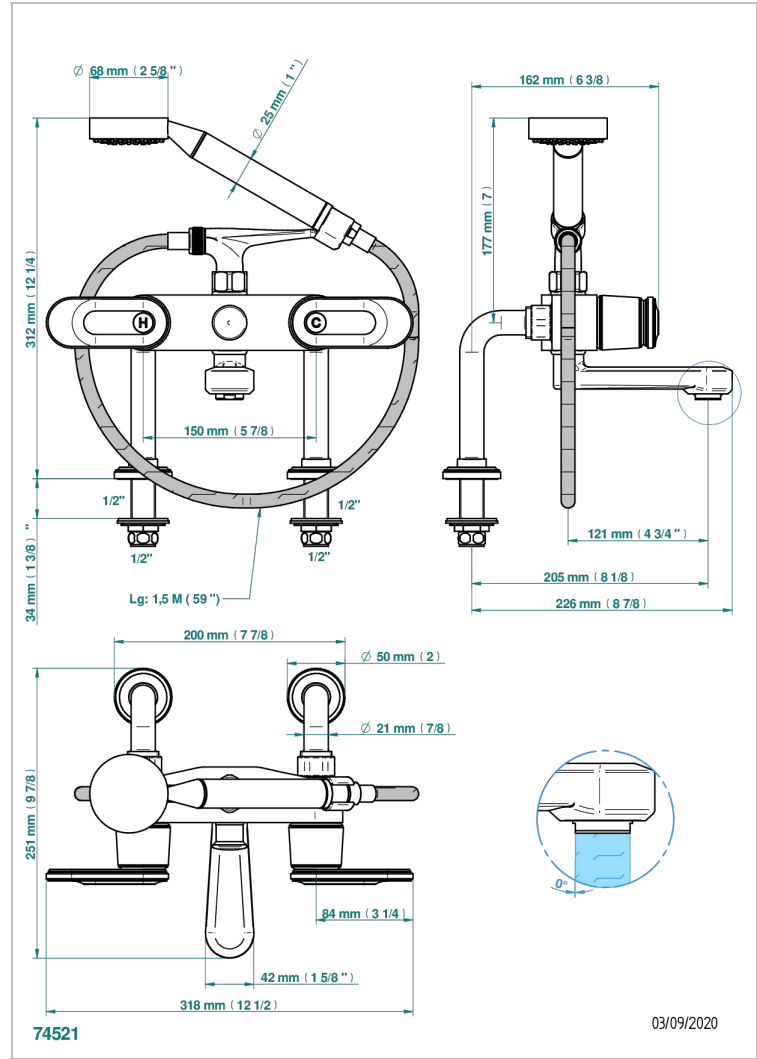

CORVAIR WITH LEVER

U8E-13G

Rim mounted 2-hole bath/telephone shower mixer, shower and hose

CHARACTERISTIC

- ACS : 21ACCLY034

TECHNICAL SPECS

- Recommandé : 3 bars (max. 5 bars) - Advised : 43,5 psi (max. 72 psi)
- Bec : 35 l/min à 3 bars - Douchette : 9,5 l/min à 3 bars
- Spout : 9.26 gpm at 43.5 psi - Handshower : 2.5 gpm at 43.5 psi

STANDARDS

AVAILABLE FINITIONS

Black ceram - D30
Blush PVD - H62
Brass color PVD - H49
Brown bronze color PVD - F33
Gold color PVD - H52
Graphite PVD - H64

Lacquered light bronze - D01
Matt Umber PVD - H67
Matt blush PVD - H60
Matt brass color PVD - H50
Matt brown bronze color PVD - F34
Matt chrome - C02