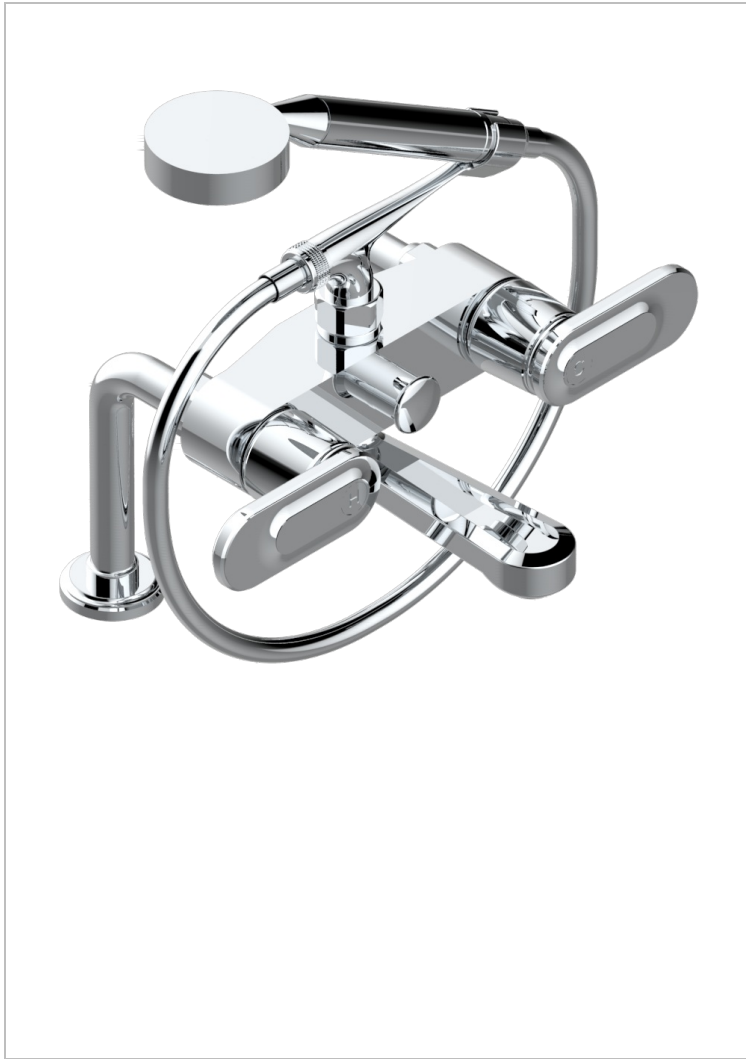

CORVAIR WITH LEVER

U8E-13G

Rim mounted 2-hole bath/telephone shower mixer, shower and hose

CHARACTERISTIC

- ACS : 21ACCLY034

TECHNICAL SPECS

- Recommandé : 3 bars (max. 5 bars) - Advised : 43,5 psi (max. 72 psi)
- Bec : 35 l/min à 3 bars - Douchette : 9,5 l/min à 3 bars
- Spout : 9.26 gpm at 43.5 psi - Handshower : 2.5 gpm at 43.5 psi

STANDARDS

AVAILABLE FINITIONS

Black ceram - D30
Blush PVD - H62
Brass color PVD - H49
Brown bronze color PVD - F33
Gold color PVD - H52
Graphite PVD - H64

Lacquered light bronze - D01
Matt Umber PVD - H67
Matt blush PVD - H60
Matt brass color PVD - H50
Matt brown bronze color PVD - F34
Matt chrome - C02

Matt gold - F07
Matt gold color PVD - H53
Matt graphite PVD - H65
Matt nickel (color finish) - C01
Matt nickel color PVD - H56
Nickel color PVD - H55

Polished chrome (color finish) - A02
Polished chrome with gold inlay - GA1
Polished gold (color finish) - F01
Polished nickel - B01
Soft gold - F30
Soft matt gold - F31
Umber PVD - H66