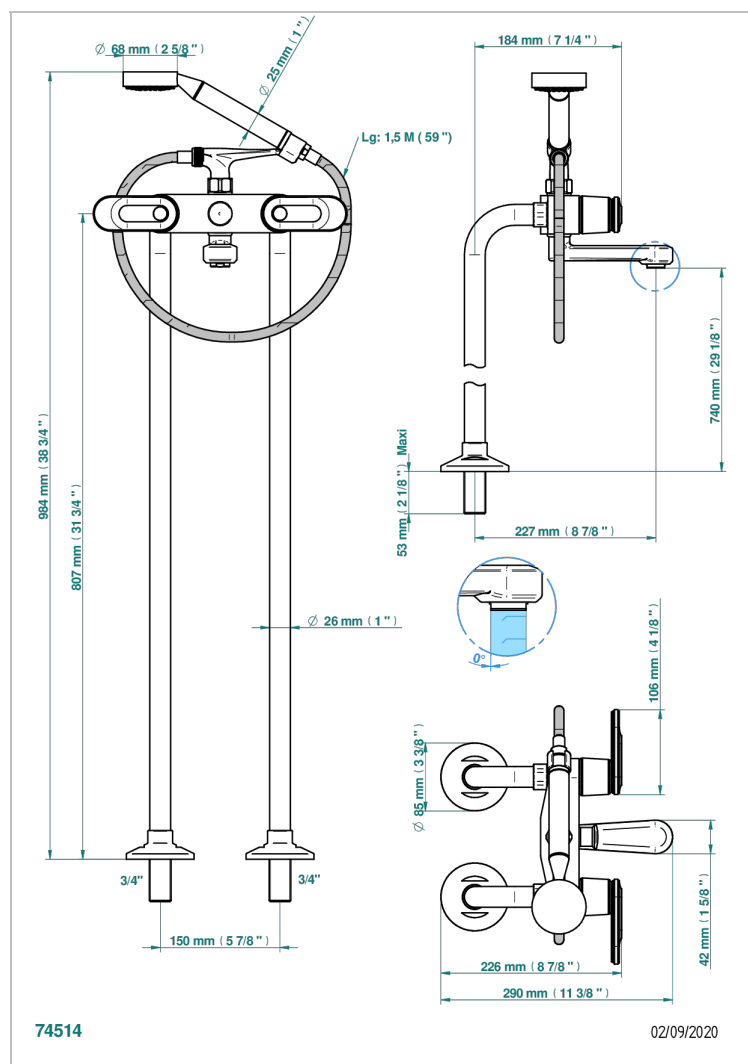

CORVAIR FIOR DI BOSCO WITH LEVER HANDLES

U8L-13CS

Bath shower tub filler with floor risers

CHARACTERISTIC

- ACS : 21ACCLY034

TECHNICAL SPECS

- Recommandé : 3 bars (max. 5 bars) - Advised : 43,5 psi (max. 72 psi)
- Bec : 35 l/min à 3 bars - Douchette : 9,5 l/min à 3 bars
- Spout : 9.26 gpm at 43.5 psi - Handshower : 2.5 gpm at 43.5 psi

STANDARDS

AVAILABLE FINITIONS

Black ceram - D30
Blush PVD - H62
Brass color PVD - H49
Brown bronze color PVD - F33
Chrome polished - A02
Gold color PVD - H52

Gold mat - F07
Gold polished - F01
Graphite PVD - H64
Light coated bronze - D01
Matt Umber PVD - H67
Matt blush PVD - H60

Matt brass color PVD - H50
Matt brown bronze color PVD - F34
Matt chrome (American satin) - C02
Matt gold color PVD - H53
Matt graphite PVD - H65
Matt nickel (American satin) - C01

Matt nickel color PVD - H56
Nickel color PVD - H55
Nickel polished - B01
Soft gold - F30
Soft matt gold - F31
Umber PVD - H66