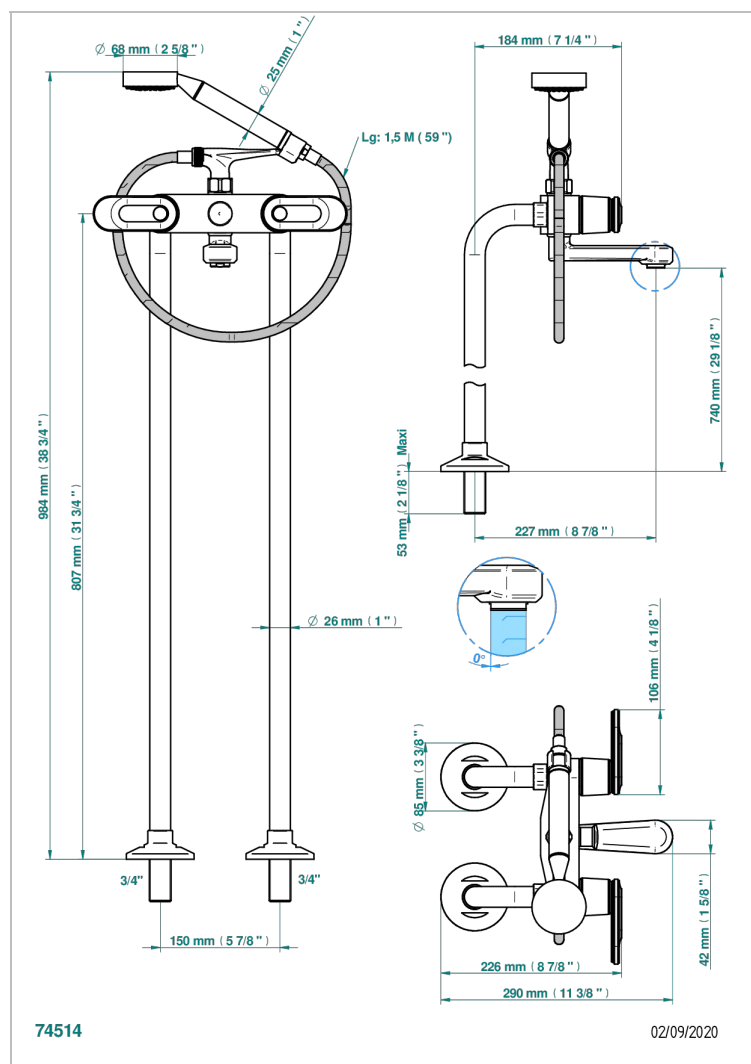

CORVAIR FIOR DI BOSCO WITH LEVER

U8L-13CS

Free-standing bath/shower mixer with upright connections

CHARACTERISTIC

- ACS : 21ACCLY034

TECHNICAL SPECS

- Recommandé : 3 bars (max. 5 bars) - Advised : 43,5 psi (max. 72 psi)
- Bec : 35 l/min à 3 bars - Douchette : 9,5 l/min à 3 bars
- Spout : 9.26 gpm at 43.5 psi - Handshower : 2.5 gpm at 43.5 psi

STANDARDS

RELATED SKU'S

- Ref. G00-13800A Set of installation for tub filler

AVAILABLE FINITIONS

Black ceram - D30
Blush PVD - H62
Brass color PVD - H49
Brown bronze color PVD - F33
Gold color PVD - H52
Graphite PVD - H64