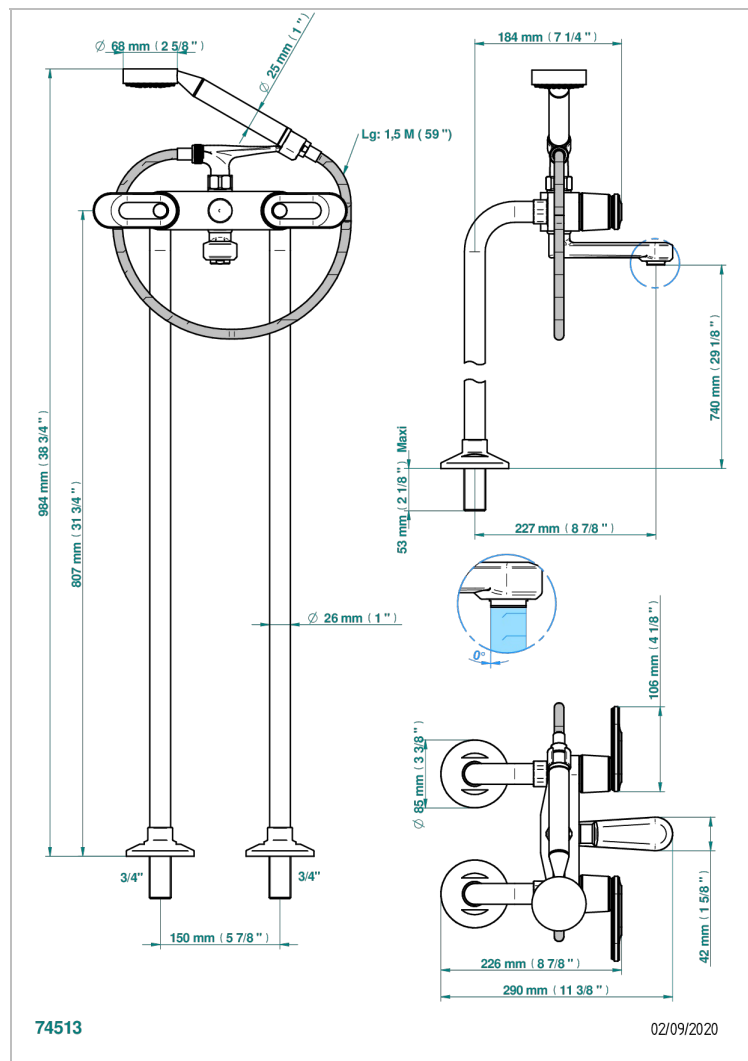

# CORVAIR PORTORO WITH LEVER HANDLES

U8J-13CS

Bath shower tub filler with floor risers

## CHARACTERISTIC

- ACS : 21ACCLY034

## TECHNICAL SPECS

- Recommandé : 3 bars (max. 5 bars) - Advised : 43,5 psi (max. 72 psi)
- Bec : 35 l/min à 3 bars - Douchette : 9,5 l/min à 3 bars
- Spout : 9.26 gpm at 43.5 psi - Handshower : 2.5 gpm at 43.5 psi