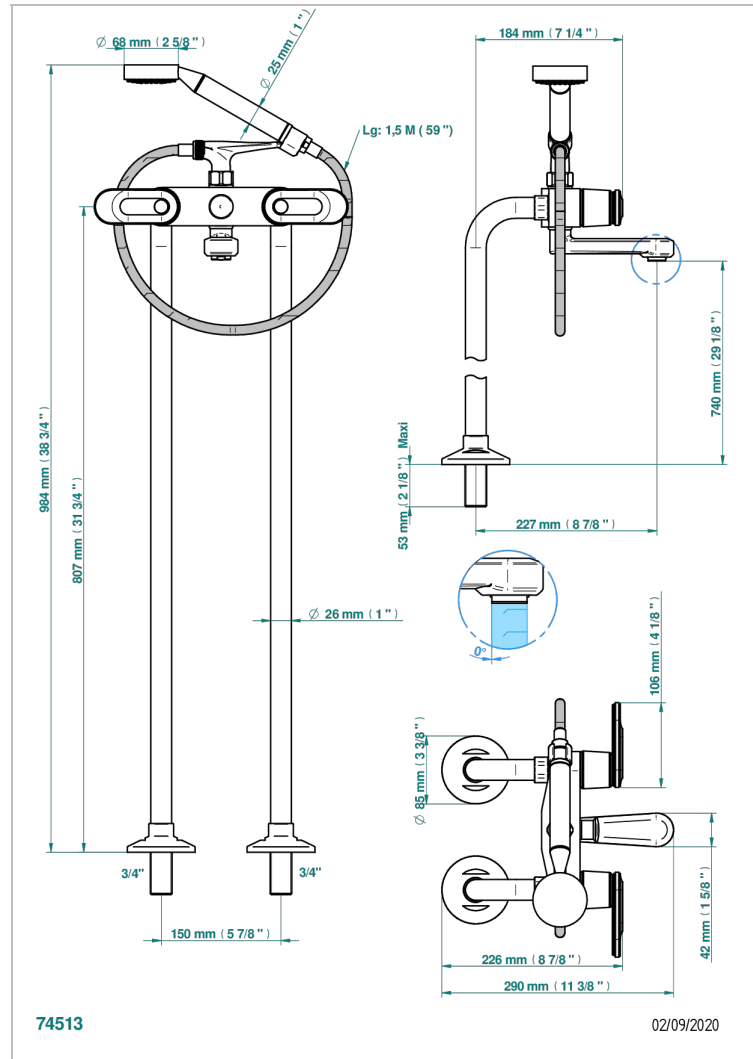

CORVAIR PORTORO WITH LEVER

U8J-13CS

Free-standing bath/shower mixer with upright connections

THG
PARIS

CHARACTERISTIC

- ACS : 21ACCLY034

STANDARDS

RELATED SKU'S

- Ref. G00-13800A Set of installation for tub filler

AVAILABLE FINITIONS

Black ceram - D30
Blush PVD - H62
Brass color PVD - H49
Brown bronze color PVD - F33
Gold color PVD - H52
Graphite PVD - H64

Lacquered light bronze - D01
Matt Umber PVD - H67
Matt blush PVD - H60
Matt brass color PVD - H50
Matt brown bronze color PVD - F34
Matt chrome - C02

TECHNICAL SPECS

- Recommandé : 3 bars (max. 5 bars) - Advised : 43,5 psi (max. 72 psi)
- Bec : 35 l/min à 3 bars - Douchette : 9,5 l/min à 3 bars
- Spout : 9.26 gpm at 43.5 psi - Handshower : 2.5 gpm at 43.5 psi