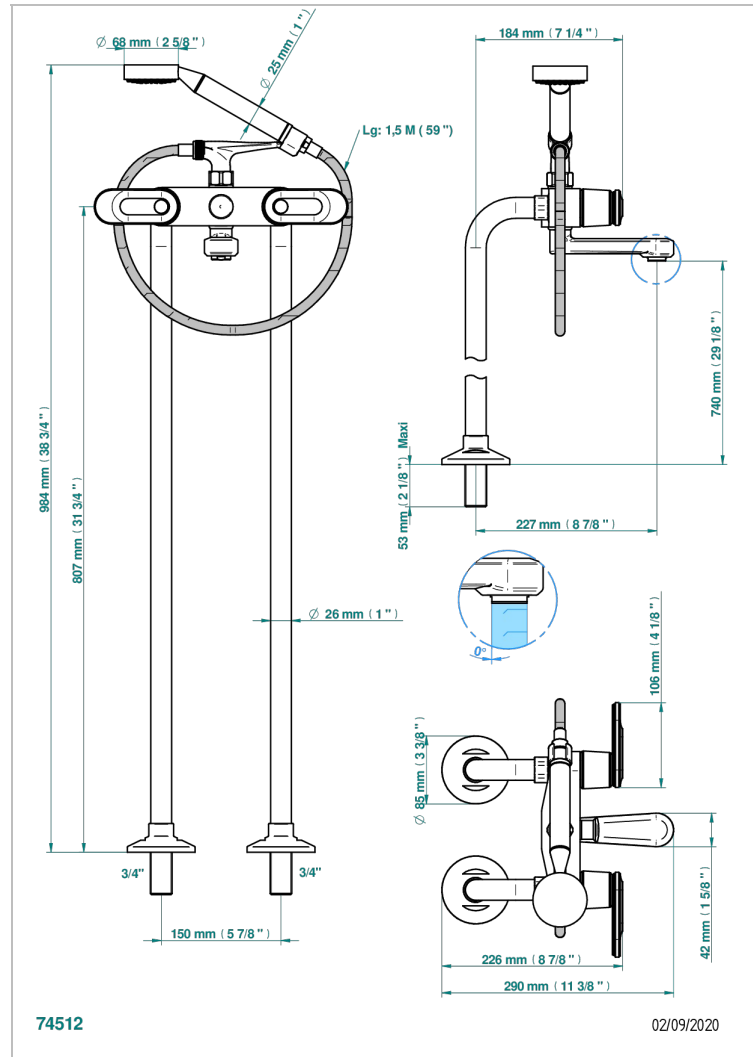

CORVAIR HOWLITE WITH LEVER

U8G-13CS

Free-standing bath/shower mixer with upright connections

THG[®]
PARIS

CHARACTERISTIC

- ACS : 21ACCLY034

TECHNICAL SPECS

- Recommandé : 3 bars (max. 5 bars) - Advised : 43,5 psi (max. 72 psi)
- Bec : 35 l/min à 3 bars - Douchette : 9,5 l/min à 3 bars
- Spout : 9.26 gpm at 43.5 psi - Handshower : 2.5 gpm at 43.5 psi

STANDARDS

RELATED SKU'S

- Ref. G00-13800A Set of installation for tub filler

AVAILABLE FINITIONS

Black ceram - D30
Blush PVD - H62
Brass color PVD - H49
Brown bronze color PVD - F33
Gold color PVD - H52
Graphite PVD - H64