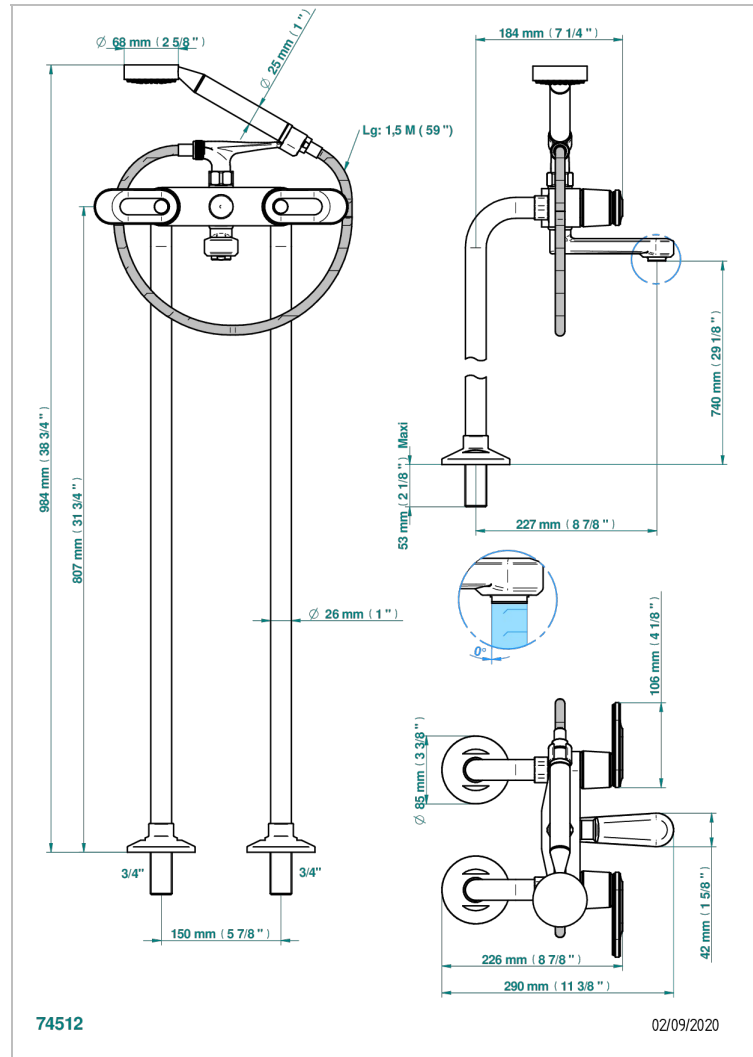

CORVAIR HOWLITE WITH LEVER

U8G-13CS

Free-standing bath/shower mixer with upright connections

THG
PARIS

CHARACTERISTIC

- ACS : 21ACCLY034

TECHNICAL SPECS

- Recommandé : 3 bars (max. 5 bars) - Advised : 43,5 psi (max. 72 psi)
- Bec : 35 l/min à 3 bars - Douchette : 9,5 l/min à 3 bars
- Spout : 9.26 gpm at 43.5 psi - Handshower : 2.5 gpm at 43.5 psi

STANDARDS

RELATED SKU'S

- Ref. G00-13800A Set of installation for tub filler

AVAILABLE FINITIONS

Black ceram - D30
Blush PVD - H62
Brass color PVD - H49
Brown bronze color PVD - F33
Gold color PVD - H52
Graphite PVD - H64