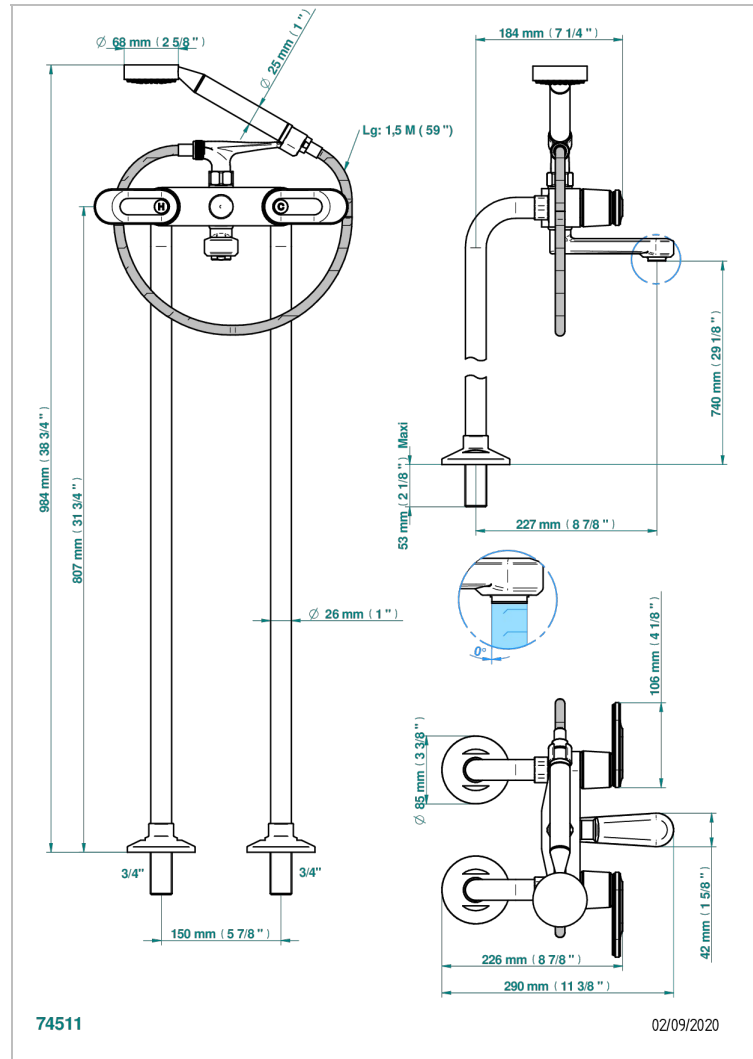

CORVAIR WITH LEVER HANDLES

U8E-13CS

Bath shower tub filler with floor risers

THG
PARIS

CHARACTERISTIC

- ACS : 21ACCLY034

TECHNICAL SPECS

- Recommandé : 3 bars (max. 5 bars) - Advised : 43,5 psi (max. 72 psi)
- Bec : 35 l/min à 3 bars - Douchette : 9,5 l/min à 3 bars
- Spout : 9.26 gpm at 43.5 psi - Handshower : 2.5 gpm at 43.5 psi

STANDARDS

AVAILABLE FINITIONS

Black ceram - D30
Blush PVD - H62
Brass color PVD - H49
Brown bronze color PVD - F33
Chrome polished - A02
Gold color PVD - H52

Gold mat - F07
Gold polished - F01
Graphite PVD - H64
Light coated bronze - D01
Matt Umber PVD - H67
Matt blush PVD - H60

Umber PVD - H66