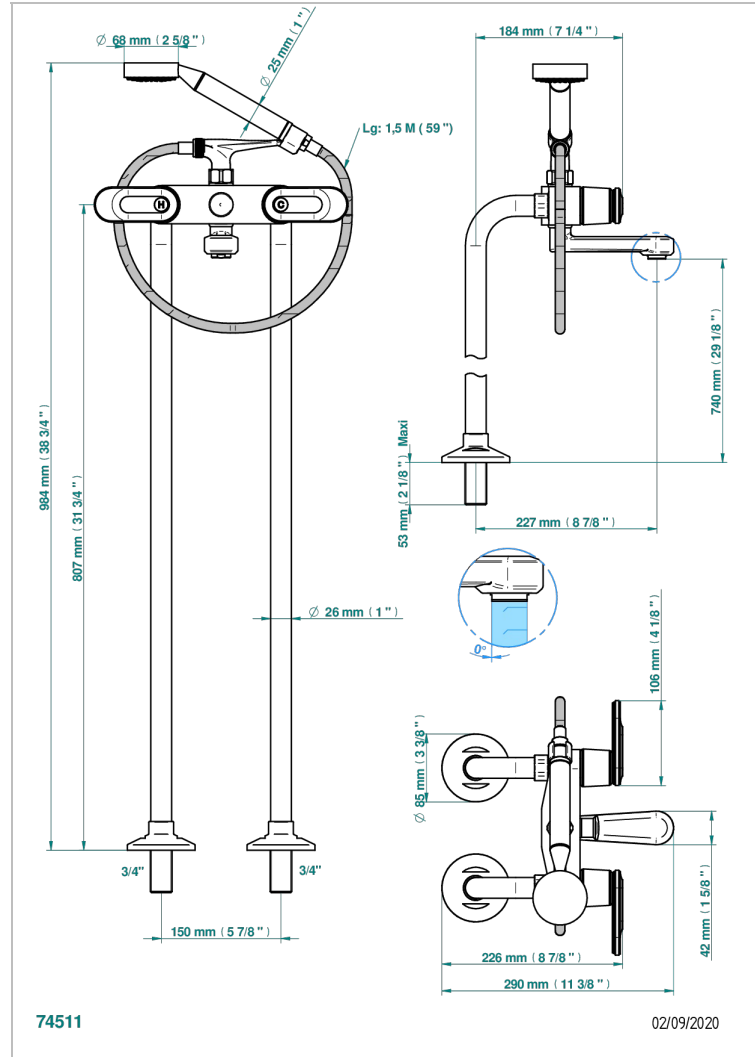

# CORVAIR WITH LEVER

U8E-13CS

Free-standing bath/shower mixer with upright connections

THG  
PARIS

## CHARACTERISTIC

- ACS : 21ACCLY034

## TECHNICAL SPECS

- Recommandé : 3 bars (max. 5 bars) - Advised : 43,5 psi (max. 72 psi)
- Bec : 35 l/min à 3 bars - Douchette : 9,5 l/min à 3 bars
- Spout : 9.26 gpm at 43.5 psi - Handshower : 2.5 gpm at 43.5 psi

## RELATED SKU'S

- Ref. G00-13800A Set of installation for tub filler