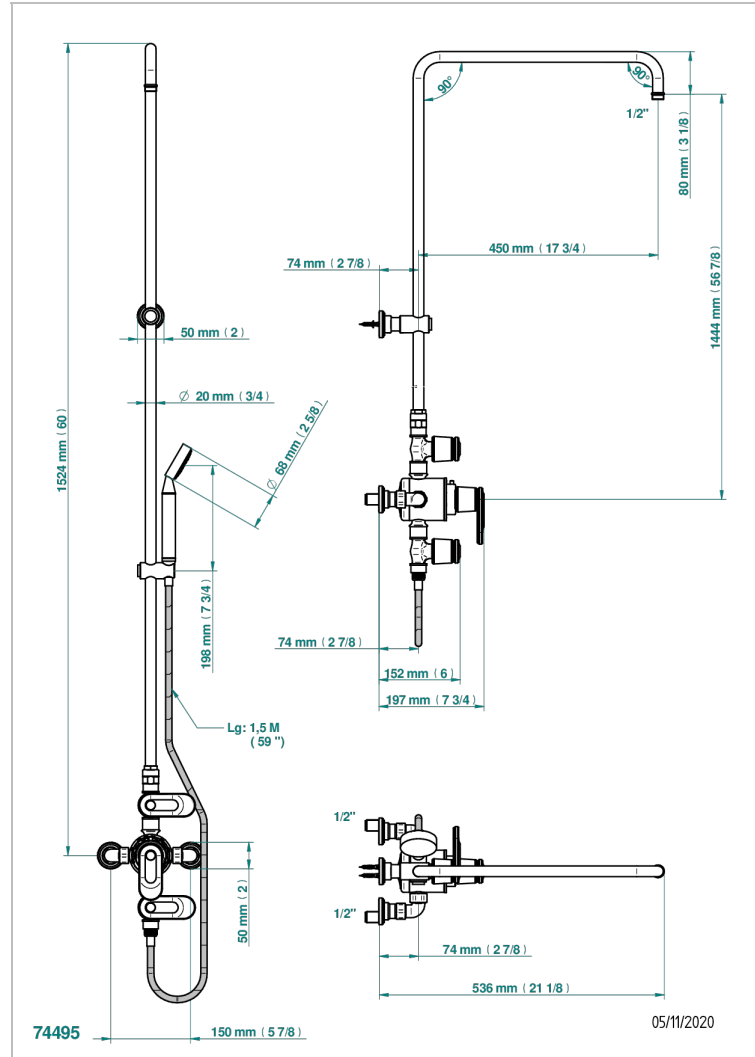

CORVAIR FIOR DI BOSCO WITH LEVER

U8L-64TRCD

Wall mounted thermostatic shower mixer / shut off valves / exposed shower column / telephone shower, hose and Wall mounted cradle - 150 mm centres. (without shower head)

CHARACTERISTIC

- Corvair Fior di Bosco with lever
- Wall mounted thermostatic shower mixer / shut off valves / exposed shower column / telephone shower, hose and Wall mounted cradle - 150 mm centres. (without shower head)

TECHNICAL SPECS

- Recommandé : 3 bars (max. 5 bars) - Advised : 43,5 psi (max. 72 psi)
- Douchette : 9,5 l/min à 3 bars (2.52 gpm at 43.5 psi)
- ajouter la pomme - add the showerhead

AVAILABLE FINITIONS