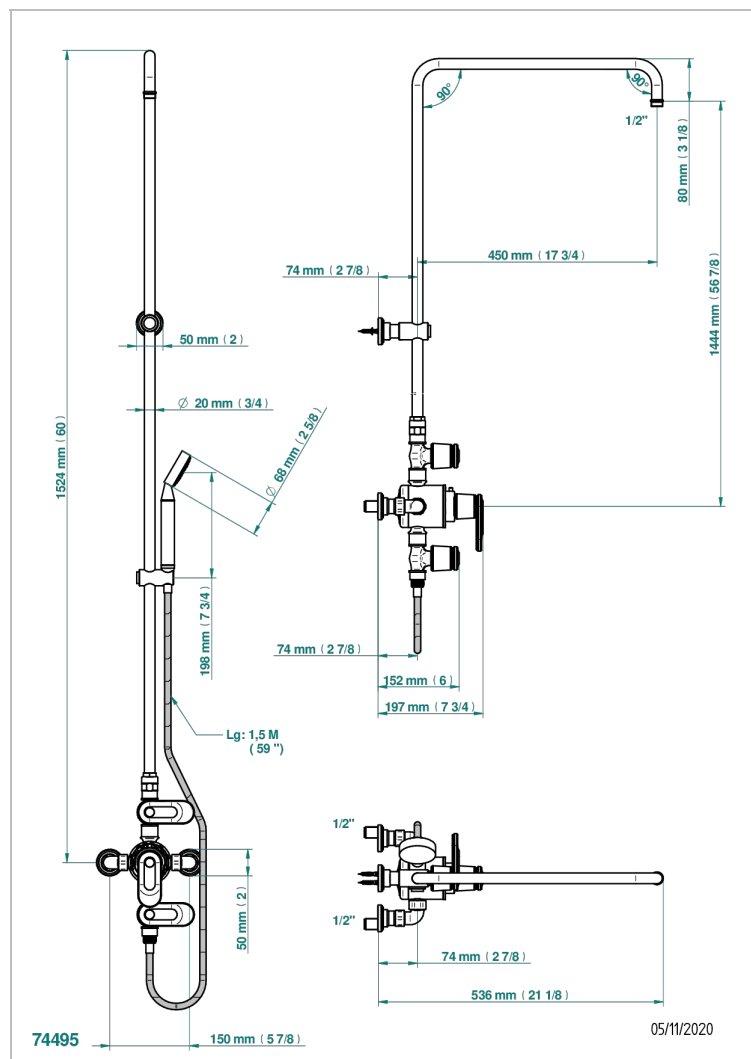

CORVAIR FIOR DI BOSCO WITH LEVER

U8L-64TRCD

Wall mounted thermostatic shower mixer / shut off valves / exposed shower column / telephone shower, hose and Wall mounted cradle - 150 mm centres. (without shower head)

CHARACTERISTIC

- Corvoir Fior di Bosco with lever
- Wall mounted thermostatic shower mixer / shut off valves / exposed shower column / telephone shower, hose and Wall mounted cradle - 150 mm centres. (without shower head)

TECHNICAL SPECS

- Recommandé : 3 bars (max. 5 bars) - Advised : 43,5 psi (max. 72 psi)
- Douchette : 9,5 l/min à 3 bars (2.52 gpm at 43.5 psi)
- ajouter la pomme - add the showerhead

AVAILABLE FINITIONS