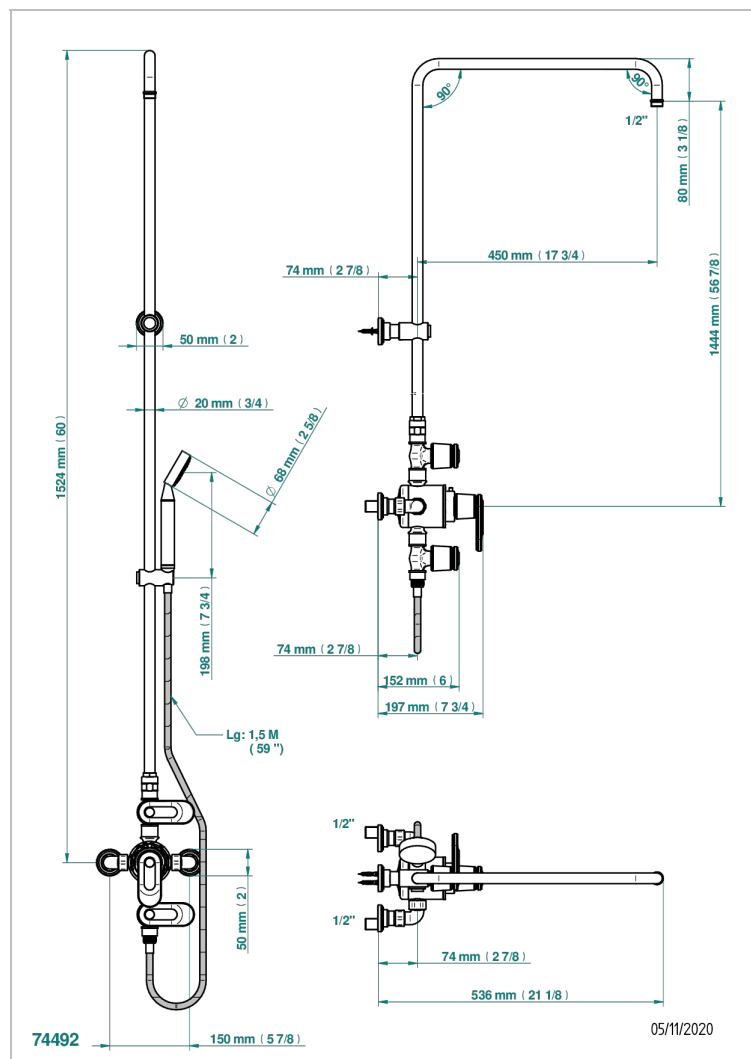

CORVAIR PORTORO WITH LEVER

U8J-64TRCD

Wall mounted thermostatic shower mixer / shut off valves / exposed shower column / telephone shower, hose and Wall mounted cradle - 150 mm centres. (without shower head)

CHARACTERISTIC

- Corvaair Portoro with lever
- Wall mounted thermostatic shower mixer / shut off valves / exposed shower column / telephone shower, hose and Wall mounted cradle - 150 mm centres. (without shower head)

TECHNICAL SPECS

- Recommandé : 3 bars (max. 5 bars) - Advised : 43,5 psi (max. 72 psi)
- Douchette : 9,5 l/min à 3 bars (2.52 gpm at 43.5 psi)
- ajouter la pomme - add the showerhead

AVAILABLE FINITIONS