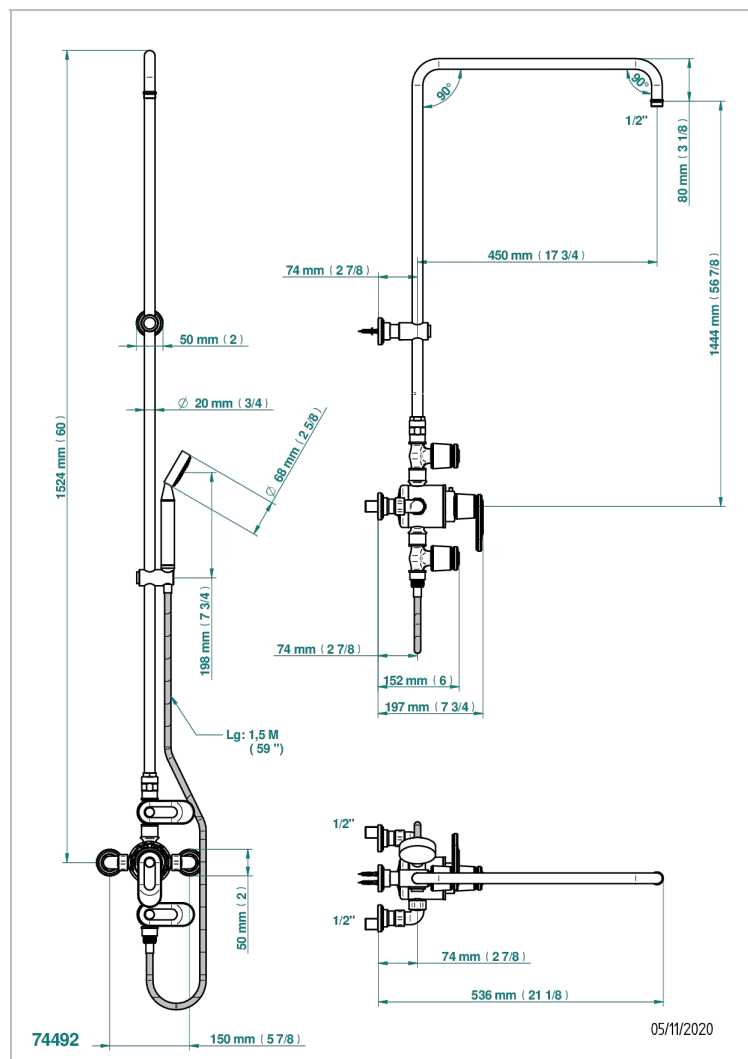

CORVAIR PORTORO WITH LEVER

U8J-64TRCD

Wall mounted thermostatic shower mixer / shut off valves / exposed shower column / telephone shower, hose and Wall mounted cradle - 150 mm centres. (without shower head)

CHARACTERISTIC

- Corvaair Portoro with lever
- Wall mounted thermostatic shower mixer / shut off valves / exposed shower column / telephone shower, hose and Wall mounted cradle - 150 mm centres. (without shower head)

TECHNICAL SPECS

- Recommandé : 3 bars (max. 5 bars) - Advised : 43,5 psi (max. 72 psi)
- Douchette : 9,5 l/min à 3 bars (2.52 gpm at 43.5 psi)
- ajouter la pomme - add the showerhead

AVAILABLE FINITIONS