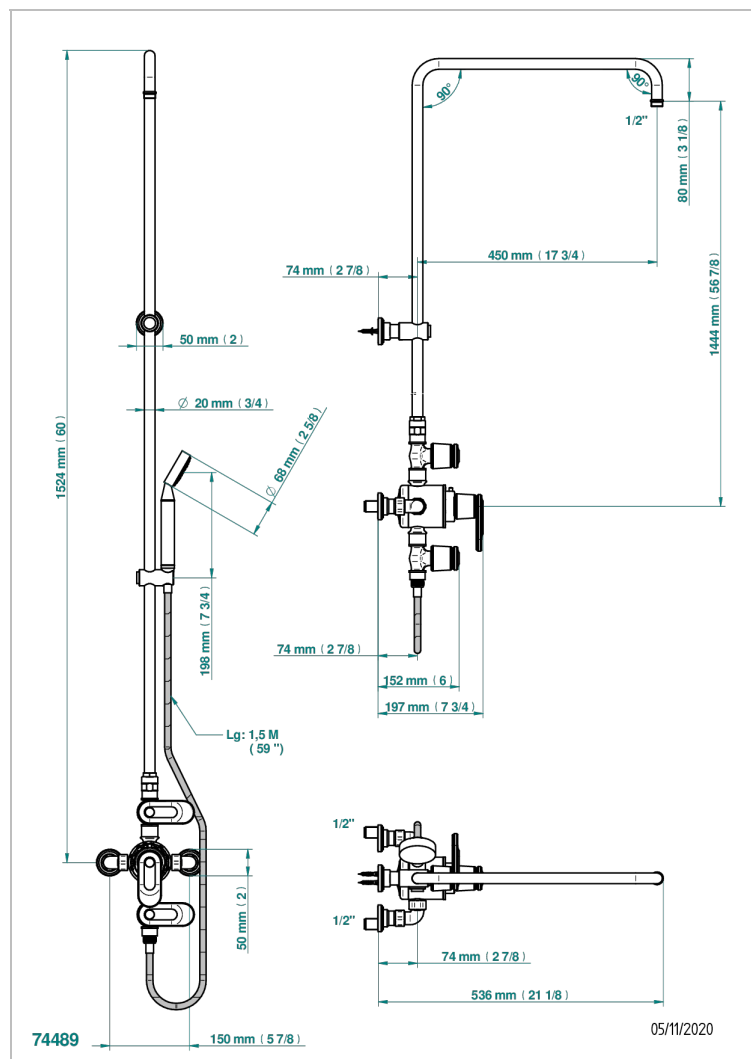

CORVAIR HOWLITE WITH LEVER

U8G-64TRCD

Wall mounted thermostatic shower mixer / shut off valves / exposed shower column / telephone shower, hose and Wall mounted cradle - 150 mm centres. (without shower head)

CHARACTERISTIC

- Corvaire Howlite with lever
- Wall mounted thermostatic shower mixer / shut off valves / exposed shower column / telephone shower, hose and Wall mounted cradle - 150 mm centres. (without shower head)

TECHNICAL SPECS

- Recommandé : 3 bars (max. 5 bars) - Advised : 43,5 psi (max. 72 psi)
- Douchette : 9,5 l/min à 3 bars (2.52 gpm at 43.5 psi)
- ajouter la pomme - add the showerhead

AVAILABLE FINITIONS