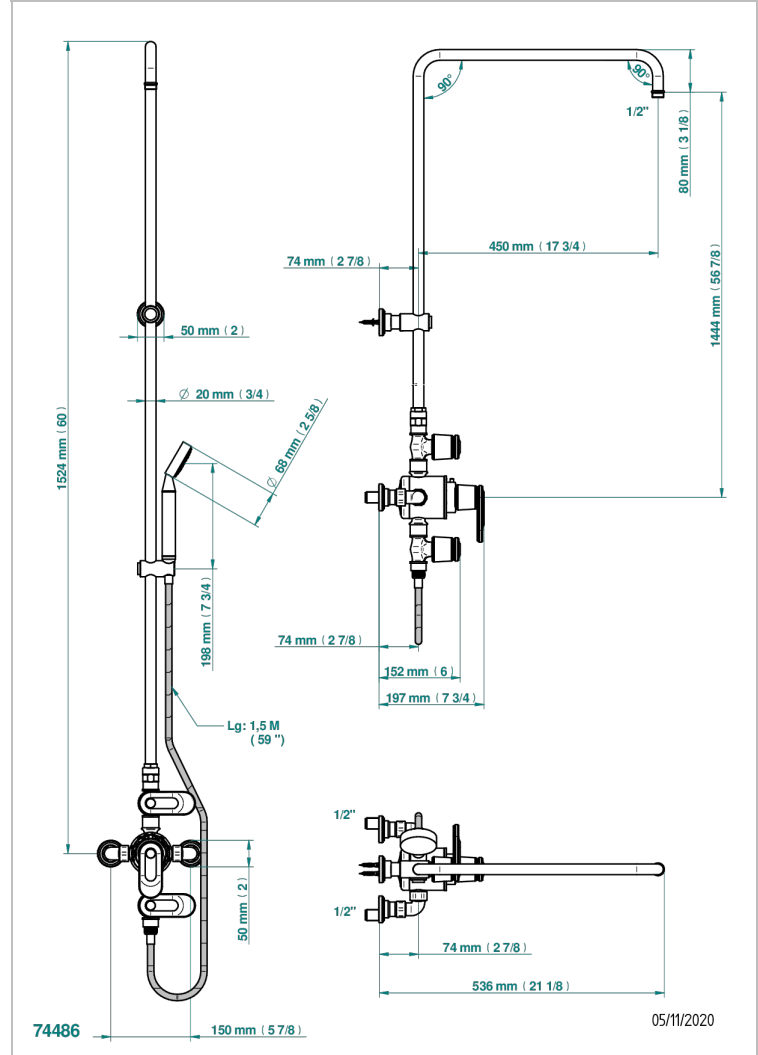

CORVAIR WITH LEVER

U8E-64TRCD

Wall mounted thermostatic shower mixer / shut off valves / exposed shower column / telephone shower, hose and Wall mounted cradle - 150 mm centres. (without shower head)

CHARACTERISTIC

- Corvaire with lever
- Wall mounted thermostatic shower mixer / shut off valves / exposed shower column / telephone shower, hose and Wall mounted cradle - 150 mm centres. (without shower head)

TECHNICAL SPECS

- Recommandé : 3 bars (max. 5 bars) - Advised : 43,5 psi (max. 72 psi)
- Douchette : 9,5 l/min à 3 bars (2.52 gpm at 43.5 psi)
- ajouter la pomme - add the showerhead

AVAILABLE FINITIONS

Black ceram - D30
Blush PVD - H62
Brass color PVD - H49
Brown bronze color PVD - F33
Gold color PVD - H52
Graphite PVD - H64