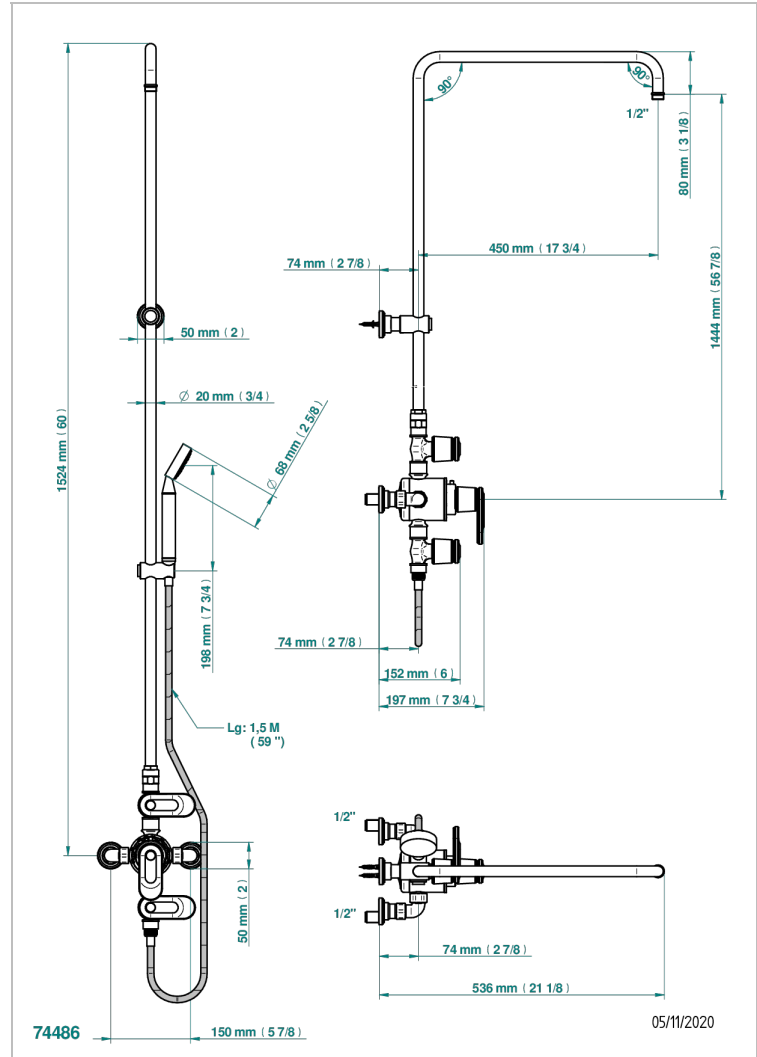

CORVAIR WITH LEVER

U8E-64TRCD

Wall mounted thermostatic shower mixer / shut off valves / exposed shower column / telephone shower, hose and Wall mounted cradle - 150 mm centres. (without shower head)

CHARACTERISTIC

- Corvaire with lever
- Wall mounted thermostatic shower mixer / shut off valves / exposed shower column / telephone shower, hose and Wall mounted cradle - 150 mm centres. (without shower head)

TECHNICAL SPECS

- Recommandé : 3 bars (max. 5 bars) - Advised : 43,5 psi (max. 72 psi)
- Douchette : 9,5 l/min à 3 bars (2.52 gpm at 43.5 psi)
- ajouter la pomme - add the showerhead

AVAILABLE FINITIONS

Black ceram - D30
Blush PVD - H62
Brass color PVD - H49
Brown bronze color PVD - F33
Gold color PVD - H52
Graphite PVD - H64