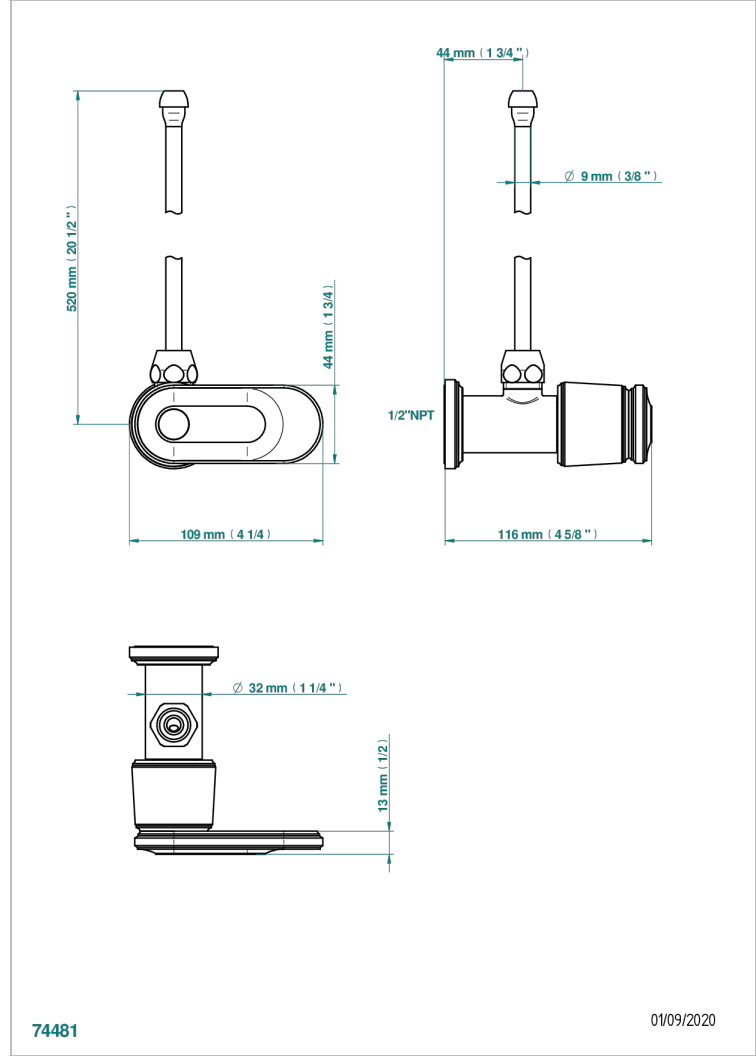

CORVAIR PORTORO WITH LEVER HANDLES

U8J-181/SLA

Angle supply valve with 3/8" adaptor set

74481

01/09/2020

CHARACTERISTIC

- Corvaair Portoro with lever handles
- Angle supply valve with 3/8" adaptor set

AVAILABLE FINITIONS