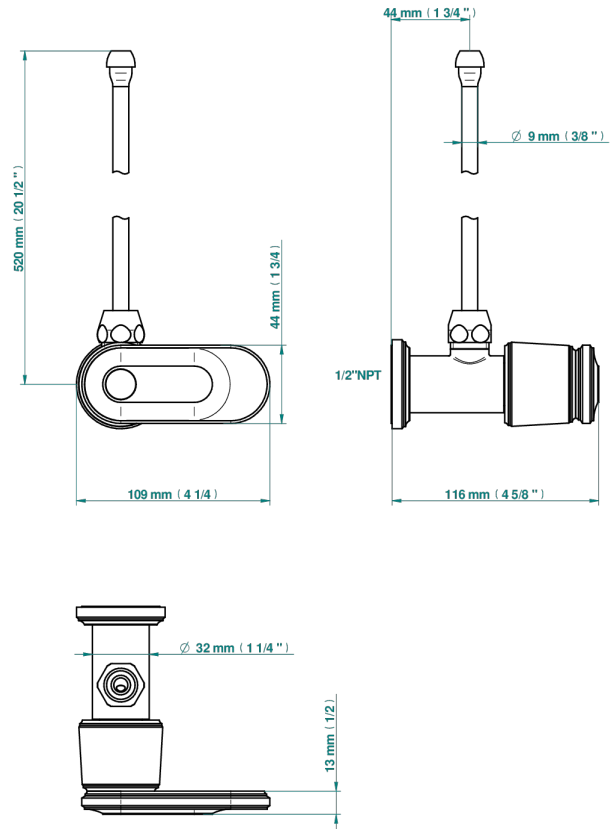

CORVAIR HOWLITE WITH LEVER HANDLES

U8G-181/SLA

Angle supply valve with 3/8" adaptor set

74480

01/09/2020

CHARACTERISTIC

- Corvaire Howlite with lever handles
- Angle supply valve with 3/8" adaptor set

AVAILABLE FINITIONS