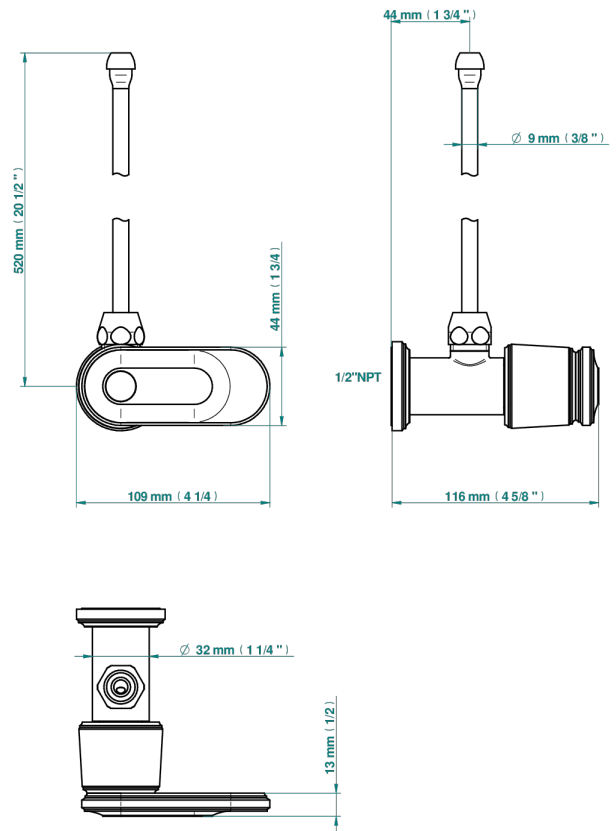

# CORVAIR WITH LEVER HANDLES

U8E-181/SLA

Angle supply valve with 3/8" adaptor set

74479

01/09/2020

## CHARACTERISTIC

- Corvaire with lever handles
- Angle supply valve with 3/8" adaptor set