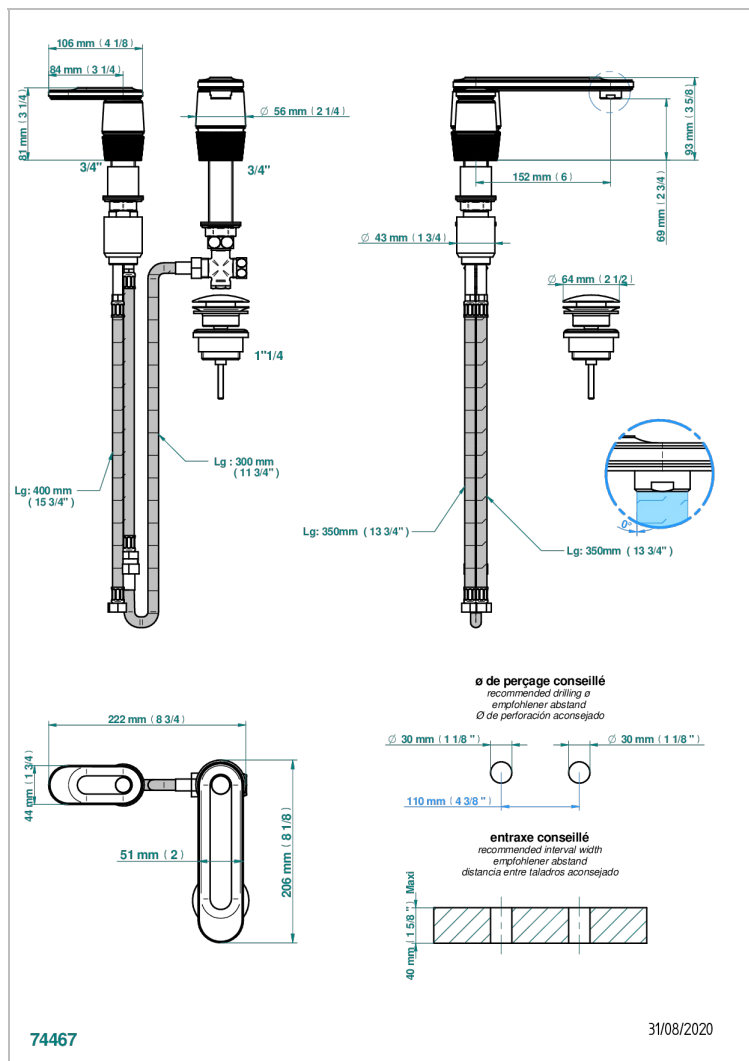

CORVAIR FIOR DI BOSCO WITH LEVER

U8L-6590

2-hole basin mixer with spout and mixer, with waste

CHARACTERISTIC

- Corvoir Fior di Bosco with lever
- 2-hole basin mixer with spout and mixer, with waste

TECHNICAL SPECS

- Recommandé : 3 bars (max. 5 bars) - Advised : 43,5 psi (max. 72 psi)
- 15 l/min à 3 bars (4 gpm at 43.5 psi)

AVAILABLE FINITIONS

Black ceram - D30
Blush PVD - H62
Brass color PVD - H49
Brown bronze color PVD - F33
Gold color PVD - H52
Graphite PVD - H64