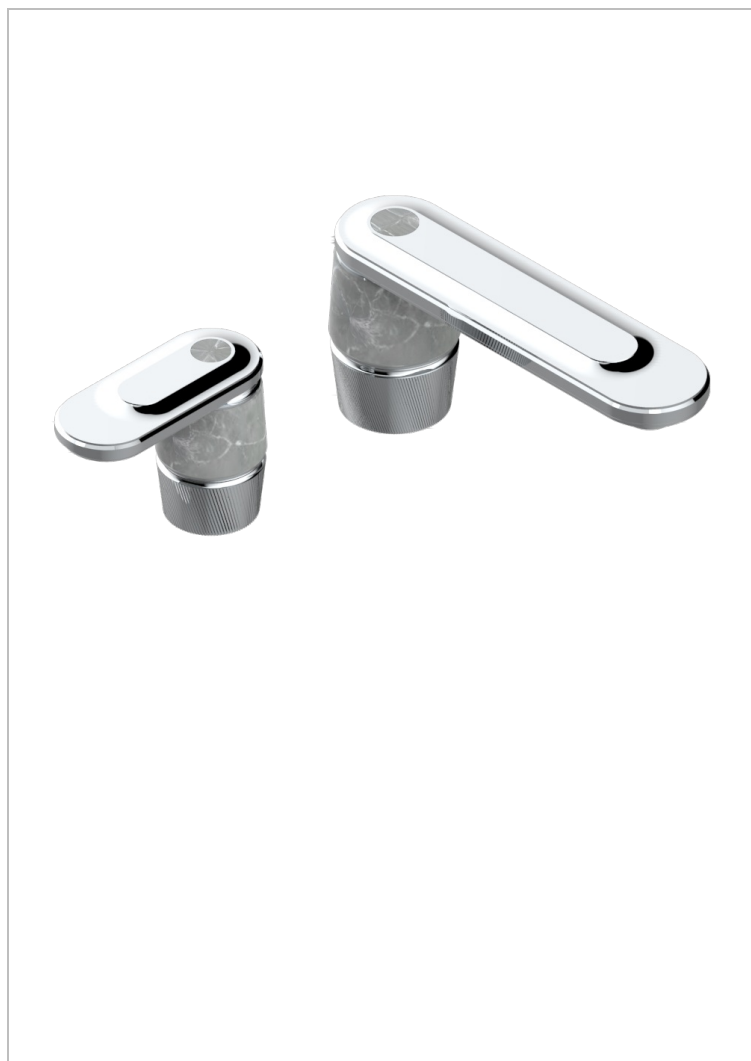

CORVAIR FIOR DI BOSCO WITH LEVER

U8L-6590

2-hole basin mixer with spout and mixer, with waste

CHARACTERISTIC

- Corvoir Fior di Bosco with lever
- 2-hole basin mixer with spout and mixer, with waste

TECHNICAL SPECS

- Recommandé : 3 bars (max. 5 bars) - Advised : 43,5 psi (max. 72 psi)
- 15 l/min à 3 bars (4 gpm at 43.5 psi)

AVAILABLE FINITIONS

Black ceram - D30
Blush PVD - H62
Brass color PVD - H49
Brown bronze color PVD - F33
Gold color PVD - H52
Graphite PVD - H64