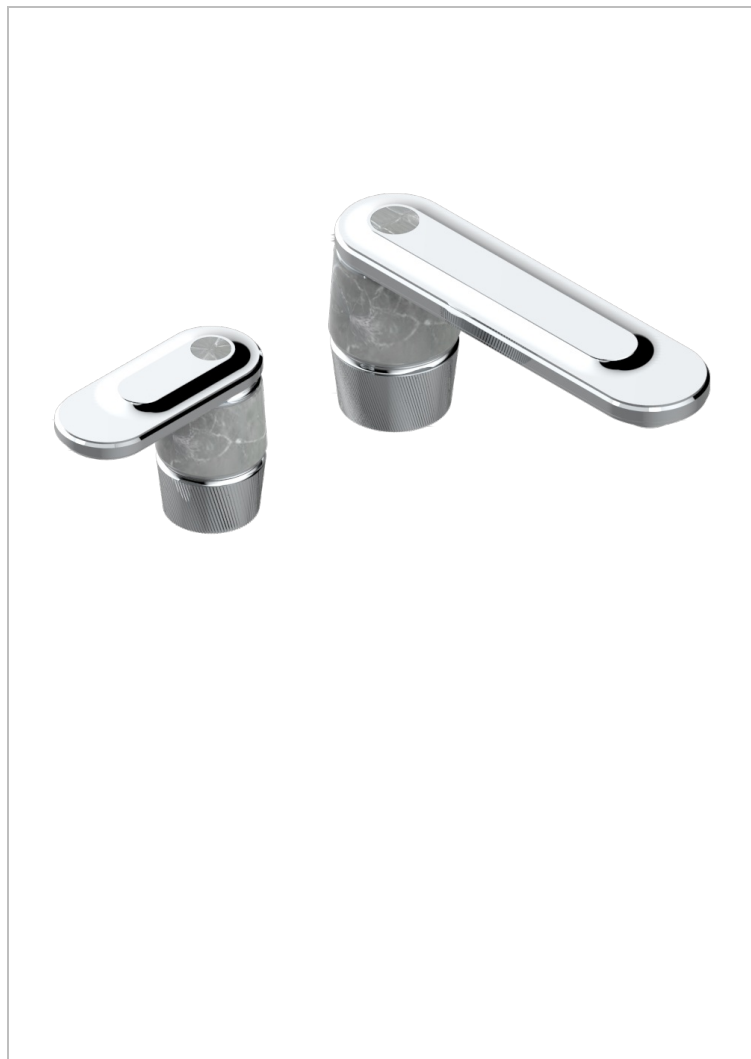

CORVAIR FIOR DI BOSCO WITH LEVER

U8L-6590

2-hole basin mixer with spout and mixer, with waste

CHARACTERISTIC

- Corvoir Fior di Bosco with lever
- 2-hole basin mixer with spout and mixer, with waste

TECHNICAL SPECS

- Recommandé : 3 bars (max. 5 bars) - Advised : 43,5 psi (max. 72 psi)
- 15 l/min à 3 bars (4 gpm at 43.5 psi)

AVAILABLE FINITIONS

Black ceram - D30
Blush PVD - H62
Brass color PVD - H49
Brown bronze color PVD - F33
Gold color PVD - H52
Graphite PVD - H64

Lacquered light bronze - D01
Matt Umber PVD - H67
Matt blush PVD - H60
Matt brass color PVD - H50
Matt brown bronze color PVD - F34
Matt chrome - C02

Matt gold - F07
Matt gold color PVD - H53
Matt graphite PVD - H65
Matt nickel (color finish) - C01
Matt nickel color PVD - H56
Nickel color PVD - H55