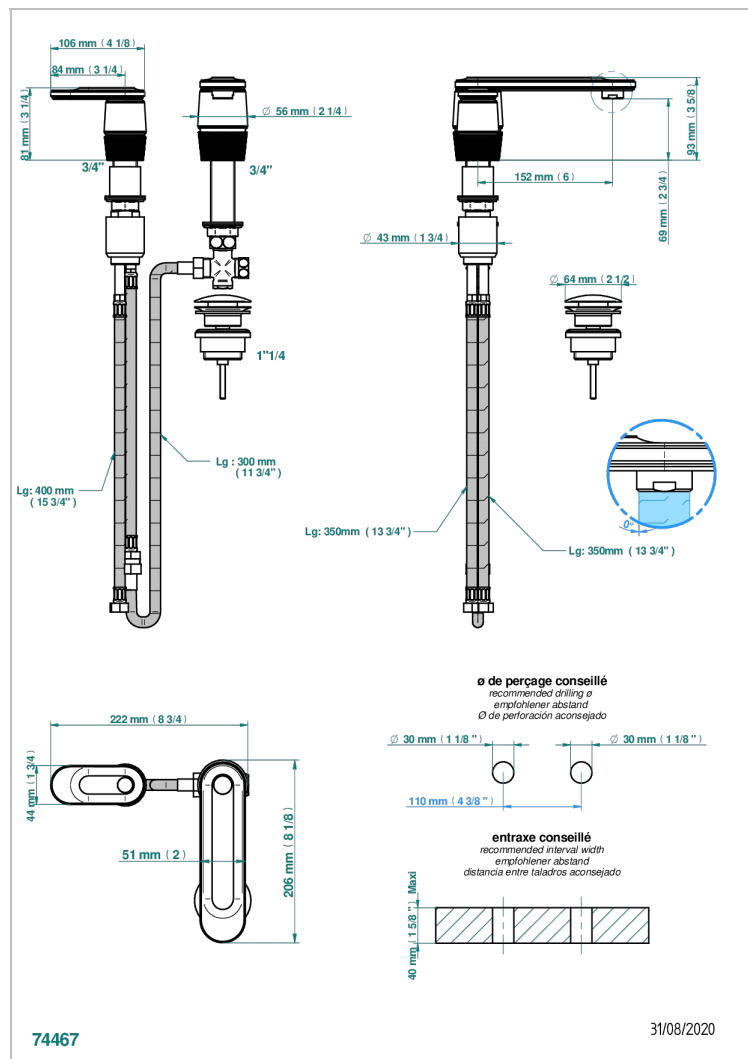

CORVAIR FIOR DI BOSCO WITH LEVER

U8L-6590

2-hole basin mixer with spout and mixer, with waste

CHARACTERISTIC

- Corvoir Fior di Bosco with lever
- 2-hole basin mixer with spout and mixer, with waste

TECHNICAL SPECS

- Recommandé : 3 bars (max. 5 bars) - Advised : 43,5 psi (max. 72 psi)
- 15 l/min à 3 bars (4 gpm at 43.5 psi)

AVAILABLE FINITIONS

Black ceram - D30
Blush PVD - H62
Brass color PVD - H49
Brown bronze color PVD - F33
Gold color PVD - H52
Graphite PVD - H64