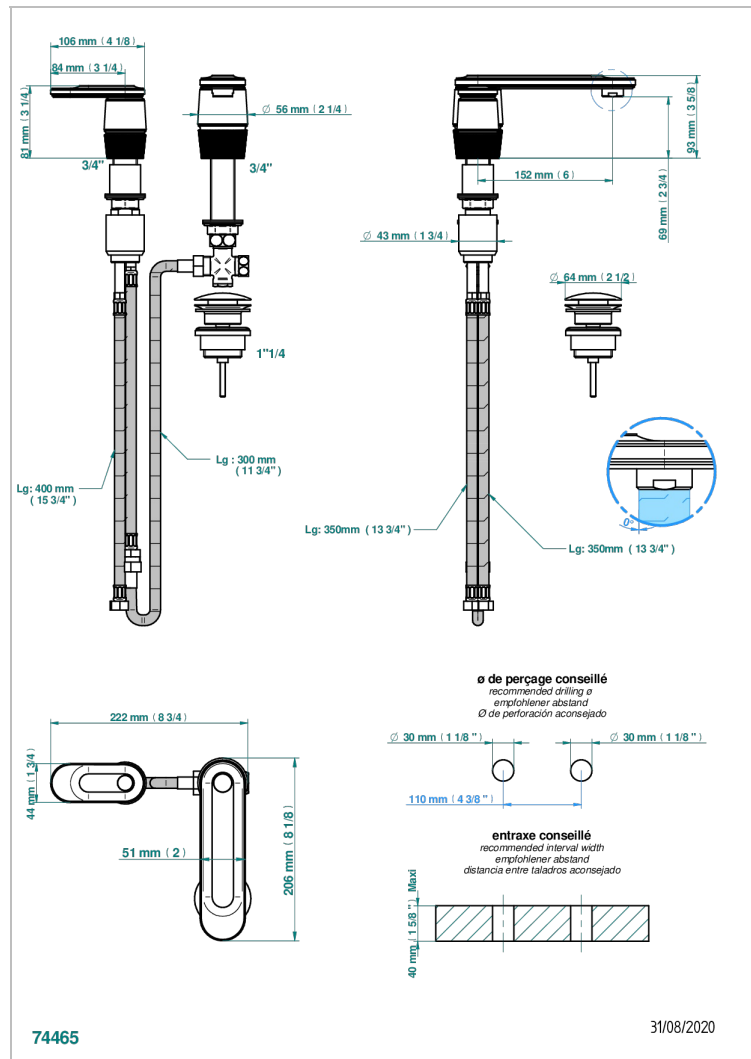

# CORVAIR HOWLITE CON MANETAS

U8G-6590

2-hole basin mixer with spout and mixer, with waste

THG<sup>®</sup>  
PARIS

## CARACTERÍSTICAS

- Corvaire Howlite con manetas
- 2-hole basin mixer with spout and mixer, with waste

## ESPECIFICACIONES TÉCNICAS

- Recommandé : 3 bars (max. 5 bars) - Advised : 43,5 psi (max. 72 psi)
- 15 l/min à 3 bars (4 gpm at 43.5 psi)