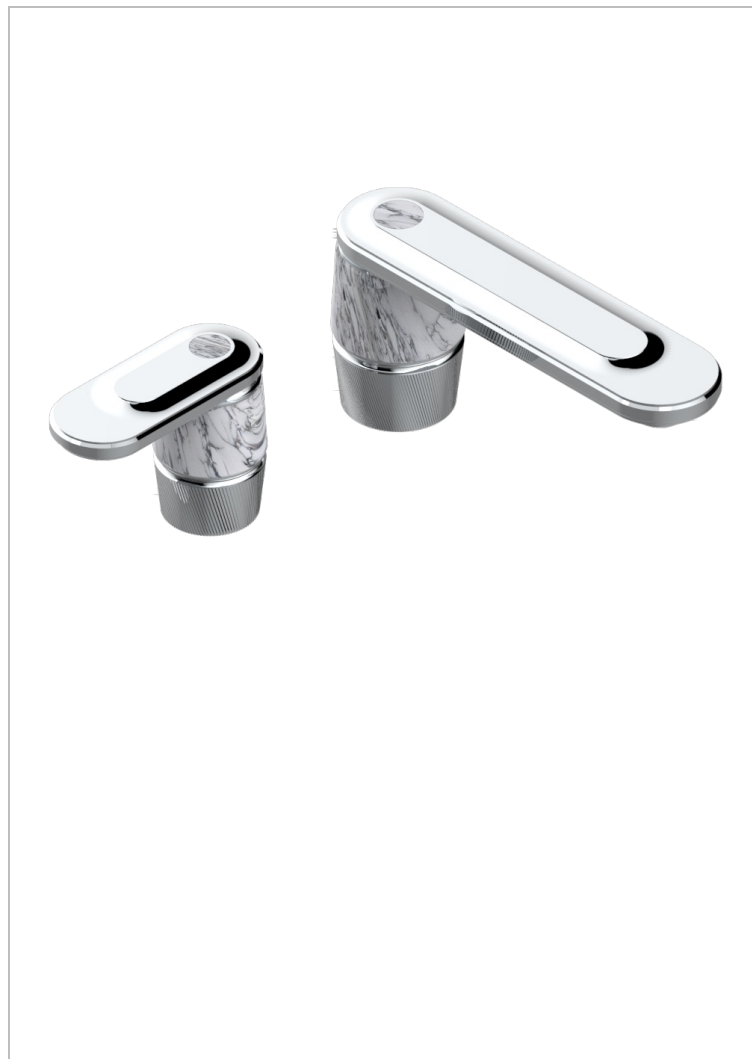

# CORVAIR HOWLITE CON MANETAS

U8G-6590

2-hole basin mixer with spout and mixer, with waste

THG<sup>®</sup>  
PARIS

## CARACTERÍSTICAS

- Corvaire Howlite con manetas
- 2-hole basin mixer with spout and mixer, with waste

## ACABADOS DISPONIBLES

Bronce claro - D01  
Cerámica negra mate - D30  
Cromo - A02  
Cromo mate - C02  
Dorado - F01  
Dorado mate - F07

Dorado pálido - F30  
Dorado pálido mate (sin barniz) - F31  
Níquel - B01  
Níquel mate - C01  
Pvd blush - H62  
Pvd blush mate - H60