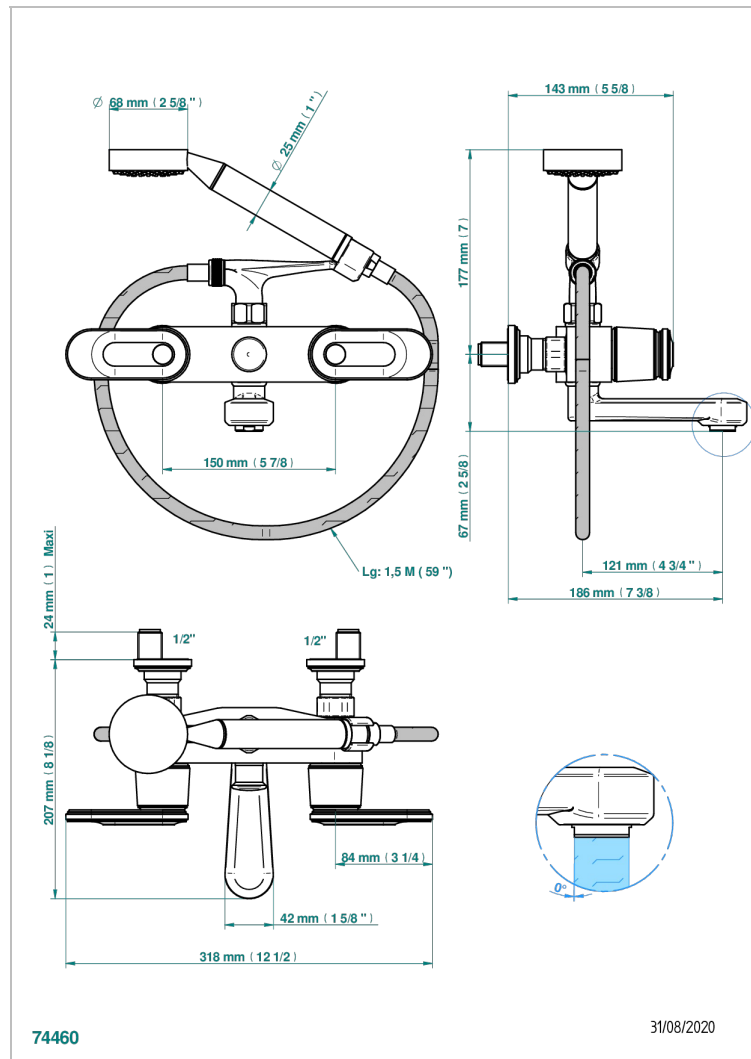

# CORVAIR PORTORO WITH LEVER

U8J-13B

Wall mounted 2-hole bath/shower mixer, shower and hose

THG<sup>®</sup>  
PARIS

## CHARACTERISTIC

- ACS : 21ACCLY033

## TECHNICAL SPECS

- Recommandé : 3 bars (max. 5 bars) - Advised : 43,5 psi (max. 72 psi)
- Bec : 35 l/min à 3 bars - Douchette : 9,5 l/min à 3 bars
- Spout : 9.26 gpm at 43.5 psi - Handshower : 2.5 gpm at 43.5 psi