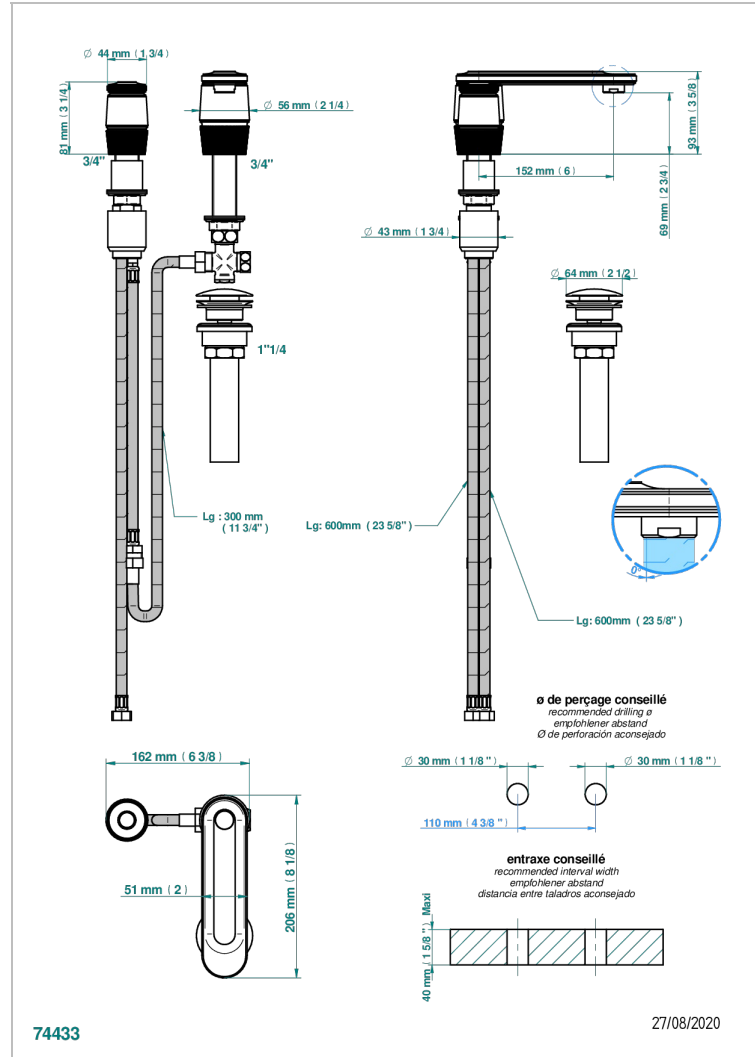

CORVAIR FIOR DI BOSCO

U8K-6590/US

Set of 2-holes lavatory spout and mixer with drain

CHARACTERISTIC

- Corvoir Fior di Bosco
- Set of 2-holes lavatory spout and mixer with drain

AVAILABLE FINITIONS

Black ceram - D30
Blush PVD - H62
Brass color PVD - H49
Brown bronze color PVD - F33
Chrome polished - A02
Gold color PVD - H52

Matt nickel color PVD - H56
Nickel color PVD - H55
Nickel polished - B01
Soft gold - F30
Soft matt gold - F31
Umber PVD - H66